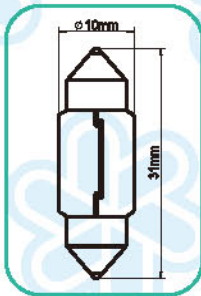

FESTOON LAMPS

10X31MM

Fig	Blick No.	Specification				Ref No.
A47	A4722	6V	3W	SV5.5	6X31MM	
	A4723	6V	5W	SV5.5	6X31MM	
	A4742	12V	3W	SV5.5	6X31MM	
	A4762	24V	3W	SV5.5	6X31MM	

Fig	Blick No.	Specification				Ref No.
A14	A1423	6V	5W	SV8.5	10X31MM	
	A1443	12V	5W	SV8.5	10X31MM	
	A1444A	12V	8.8W	SV8.5	10X31MM ARGON	6489X
	A1445	12V	10W	SV8.5	10X31MM	6438
	A1445A	12V	10W	SV8.5	10X31MM ARGON	12100
	A1446	12V	6W	SV8.5	10X31MM	
	A1463	24V	5W	SV8.5	10X31MM	
	A1465	24V	10W	SV8.5	10X31MM	
	A1465A	24V	10W	SV8.5	10X31MM ARGON	

Fig	Blick No.	Specification				ECE	Ref No.
A15	A1523	6V	5W	SV8.5	10X37MM		6416
	A1525	6V	10W	SV8.5	10X37MM		
	A1543	12V	5W	SV8.5	10X37MM	E	6418 11005
	A1544	12V	7W	SV8.5	10X37MM		
	A1545	12V	10W	SV8.5	10X37MM		6461
	A1545A	12V	10W	SV8.5	10X37MM ARGON		6481 11004
	A1546	12V	6W	SV8.5	10X37MM		6486
	A1562	24V	3W	SV8.5	10X37MM		
	A1563	24V	5W	SV8.5	10X37MM	E	6423
	A1564	24V	6W	SV8.5	10X37MM		

Fig	Blick No.	Specification				Ref No.
A16	A1623	6V	5W	SV8.5	11X39MM	6410
	A1643	12V	5W	SV8.5	11X39MM	6413
	A1645A	12V	10W	SV8.5	11X39MM ARGON	
	A1645	12V	10W	SV8.5	11X39MM	
	A1663	24V	5W	SV8.5	11X39MM	6427