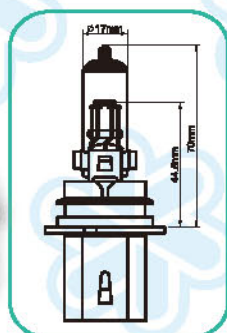

9004

Fig	Blick No.	Specification				Ref No.
A91	A9146	12V	65/45W	P29T	HB1	9004
	A9146BU	12V	65/45W	P29T	HB1	BLUE WHITE
	A9145	12V	100/80W	P29T	HB1	

9005

Fig	Blick No.	Specification				ECE	Ref No.
A92	A9245	12V	65W	P20D	HB3	E	9005
	A9245AW	12V	65W	P20D	HB3	ALL WEATHER	9005AW
	A9245BU	12V	65W	P20D	HB3	BLUE WHITE	9005CB
	A9245PR	12V	65W	P20D	HB3	PREMIUM	