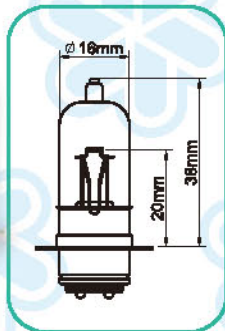

HALOGEN LAMPS FOR MOTORCYCLE HEADLIGHT

Fig	Blick No.	Specification					Ref No.
A27H	A27H26	6V	25/25W	PX15D	HALOGEN		
	A27H28	6V	35/35W	PX15D	HALOGEN		
	A27H46	12V	25/25W	PX15D	HALOGEN		
	A27H48	12V	35/35W	PX15D	HALOGEN		