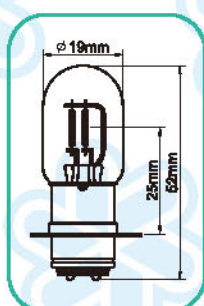

T19

Fig	Blick No.	Specification			Ref No.
A43K	A43K27	6V	25/25W	P15D-25-3 T19 KRYPTON	
	A43K28	6V	35/35W	P15D-25-3 T19 KRYPTON	
	A43K48	12V	35/35W	P15D-25-3 T19 KRYPTON	

MOTORCYCLE LIGHT LAMPS

T19

T19

Fig	Blick No.	Specification					Ref No.
A82K	A82K28	6V	35/35W	NEW P15D-3	T19	KRYPTON	
	A82K48	12V	35/35W	NEW P15D-3	T19	KRYPTON	