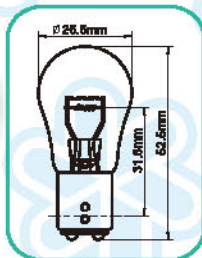

LAMPS FOR PARK, TAIL & NUMBER PLATE LIGHT

S25

S25

G18.5

S25

Fig	Blick No.	Specification		Ref No.
A25	A2545	12V 20/5W	BA15D S25	
	A2546	12V 21/6CP	BA15D S25	1176
	A2547	12V 21/5W	BA15D S25	
	A2561	24V 21/5W	BA15D S25	