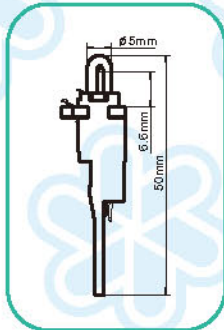

Fig	Blick No.	Specification				Ref No.
A85V	A8543V	12V	1.2W	MFJF	BLACK	2721MFJF N14553

Fig	Blick No.	Specification				Ref No.
A86V	A8643V	12V	1.2W	MFSL	BLACK	2721MFSL N14570

Fig	Blick No.	Specification				Ref No.
A87V	A8743V	12V	1.2W	KW2.1X9.5D	WHITE	
	A8744V	12V	2W	KW2.1X9.5D	WHITE	
	A8763V	28V	1.2W	KW2.1X9.5D	WHITE	