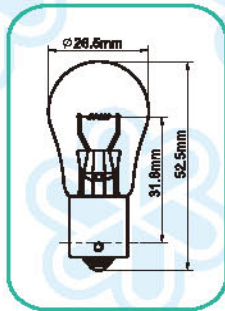

LAMPS FOR FORK LIFT LIGHT

S25

Fig	Blick No.	Specification			
A26S	A26S83	48V	8W	BAY15D	S25
	A26S83G	48V	8W	BAY15D	G18.5
	A26S84	48V	10W	BAY15D	S25
	A26S84G	48V	10W	BAY15D	G18.5
	A26S86	48V	25W	BAY15D	S25
	A26S86G	48V	25W	BAY15D	G18.5