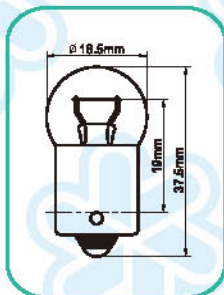

Fig	Blick No.	Specification				
A19	A1984	48V	8W	BA15S	G18.5	ARGON
	A1985	48V	10W	BA15S	G18.5	ARGON