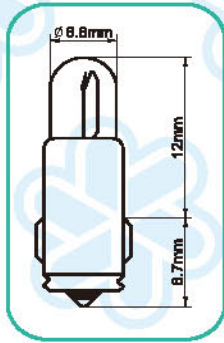

LAMP FOR INTERIOR LIGHT