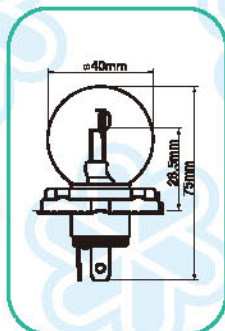

HEADLIGHT LAMPS

T28

T28

S28

G40

Fig	Blick No.	Specification				Ref No.
A33	A3344	12V	50/40W	P22D	T28	446
	A3346	12V	36/36W	P22D	T28	
	A3347	12V	45/40W	P22D	T28	
	A3365	26V	50/50W	P22D	T28	
	A3367	24V	45/40W	P22D	T28	