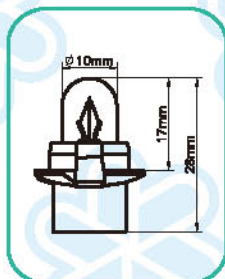

Fig	Blick No.	Specification	Ref No.
A53V	A5343V	12V 1.2W B8.3D BLACK	
	A5344V	12V 2W B8.3D WHITE	
	A5363V	24V 1.2W B8.3D GREY	

Fig	Blick No.	Specification	Ref No.
A54V	A5444V	12V 2W B12.3D WHITE	N14521
	A5444-VK	12V 2W B12.3D BLACK	N14520