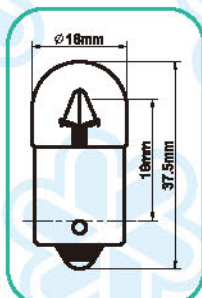

Fig	Blick No.	Specification					ECE	Ref No.
A19T	A1953LL	12V	5W	BA15S	T16	LONG LIFE	E	
	A1955LL	12V	10W	BA15S	T16	LONG LIFE	E	

LAMPS FOR PARK, TAIL & NUMBER PLATE LIGHT

T16

T16

G18.5

T16

Fig	Blick No.	Specification	ECE	Ref No.
A19 TW	A1953W	12V 5W BA15S T16	E	
	A1953WD	12V 5W BA15D T16	E	
	A1955W	12V 10W BA15S T16	E	
	A1973W	24V 5W BA15S T16	E	
	A1973WD	24V 5W BA15D T16	E	5627
	A1975W	24V 10W BA15S T16	E	5637
	A1975WD	24V 10W BA15D T16	E	
	A1978W	24V 15W BA15S T16		
	A1953WR-BAW15S	12V 5W BAW15S T16 ARGON RED PAINTED		
	A1955WR-BAW15S	12V 10W BAW15S T16 ARGON RED PAINTED		
	A1973WR-BAW15S	24V 5W BAW15S T16 ARGON RED PAINTED		
	A1975WR-BAW15S	24V 10W BAW15S T16 ARGON RED PAINTED		