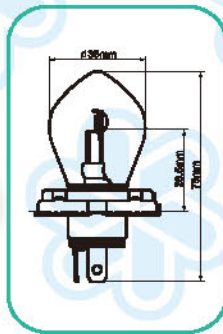

HEADLIGHT LAMPS

M38

Fig	Blick No.	Specification				Ref No.
A39	A3928	6V	35/35W	P45T	B35	
	A3929	6V	45/45W	P45T	B35	
	A3947	12V	75/70W	P45T	B35	
	A3949	12V	45/40W	P45T	B35	
	A3965	24V	50/50W	P45T	B35	
	A3967	24V	75/70W	P45T	B35	

Fig	Blick No.	Specification				Ref No.
A86	A8642	12V	12W	BA15S	M38	
	A8646	12V	6W	BA15S	M38	057
	A8646/1	12V	36W	BA15S	M38 C-8	002
	A8648/C8	12V	48W	BA15S	M38 C-8	023
	A8662	24V	12W	BA15S	M38	
	A8666	24V	36W	BA15S	M38 C-8	621
	A8668	24V	48W	BA15S	M38 C-8	623
	A8642FD	12V	12W	BA15D	M38 FROSTED	
	A8643FD	12V	20W	BA15D	M38 FROSTED	
	A8644FD	12V	24W	BA15D	M38 FROSTED	
	A8646FD	12V	36W	BA15D	M38 FROSTED	005
	A8662FD	24V	12W	BA15D	M38 FROSTED	817
	A8663FD	24V	20W	BA15D	M38 FROSTED	822
	A8666D	24V	36W	BA15D	M38 C-8	123

Fig	Blick No.	Specification				Ref No.
A87	A8742F	12V	12W	B22D	M38 FROSTED	804
	A8743F	12V	20W	B22D	M38 FROSTED	
	A8744F	12V	24W	B22D	M38 FROSTED	809
	A8746F	12V	36W	B22D	M38 FROSTED	
	A8748F	12V	48W	B22D	M38 FROSTED	
	A8762F	24V	12W	B22D	M38 FROSTED	816
	A8763F	24V	20W	B22D	M38 FROSTED	821
	A8764F	24V	24W	B22D	M38 FROSTED	
	A8766F	24V	36W	B22D	M38 FROSTED	624
	A8768	24V	48W	B22D	M38 C-8	
	A8768F	24V	48W	B22D	M38 FROSTED	

Fig	Blick No.	Specification				Ref No.
A88	A8842F-D	12V	20W	B22D	G40 FROSTED	
	A8862F-D	24V	20W	B22D	G40 FROSTED	
	A8872F	24V	20W	E27	G40 FROSTED