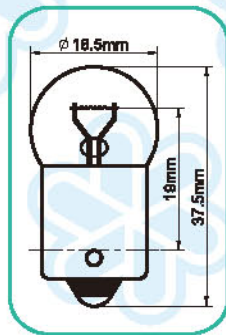

LAMPS FOR PARK, TAIL & NUMBER PLATE LIGHT