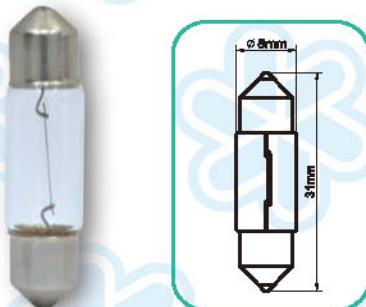

WEDGE BASE LAMPS

Fig	Blick No.	Specification	ECE	Ref No.
A69	A6941	12V 21W WB T20	E	7505 7440
	A6941M	12V 21W WB T20 AMBER PAINTED		7440M
	A6941NM	12V 21W WB T20 NATURAL AMBER	E	3073AK 7440NM
	A6942	12V 21/5W WB T20	E	7515 7443
	A6942M	12V 21/5W WB T20 AMBER PAINTED		3757A 7443M

FESTOON LAMPS

8X31MM

Fig	Blick No.	Specification	Ref No.
A10	A1022	6V 3W SV7 8X31MM	
	A1023	6V 5W SV7 8X31MM	6427
	A1042	12V 3W SV7 8X31MM	6428 11006
	A1043	12V 5W SV7 8X31MM	13050
	A1062	24V 3W SV7 8X31MM	6430
	A1063	24V 5W SV7 8X31MM	

Fig	Blick No.	Specification	Ref No.
A12	A1222	6V 3W SV7 8X37MM	6432
	A1223	6V 5W SV7 8X37MM	
	A1242	12V 3W SV7 8X37MM	6432
	A1243	12V 5W SV7 8X37MM	6437
	A1262	24V 3W SV7 8X37MM	
	A1263	24V 5W SV7 8X37MM	

Fig	Blick No.	Specification	Ref No.
A13	A1322	6V 3W SV5.5 6X37MM	
	A1323	6V 5W SV5.5 6X37MM	
	A1342	12V 3W SV5.5 6X37MM	
	A1343	12V 5W SV5.5 6X37MM	
	A1360	24V 3W SV5.5 6X37MM	
	A1363	24V 5W SV5.5 6X37MM