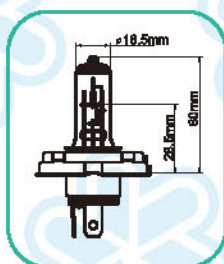

HALOGEN LAMPS

H2

H3

H4

H4

Fig	Blick No.	Specification				Ref No.
A76	A7645	12V	55W	X511	H2	64173
	A7667	24V	70W	X511	H2	64175

Fig	Blick No.	Specification				ECE	Ref No.
A79	A7940	12V	100W	PK22S	H3		62201
	A7945	12V	55W	PK22S	H3	E	64151
	A7945B	12V	55W	PK22S	H3	BLUE	
	A7945AW	12V	55W	PK22S	H3	ALL WEATHER	64151ALS
	A7945BU	12V	55W	PK22S	H3	BLUE WHITE	E 64151CB
	A7945PR	12V	55W	PK22S	H3	PREMIUM	E 64151SUP
	A7967	24V	70W	PK22S	H3		E 64156
	A7960	24V	100W	PK22S	H3		
	A7942	12V	100W	PK22D	H3C		
A7946	12V	55W	PK22D	H3C			