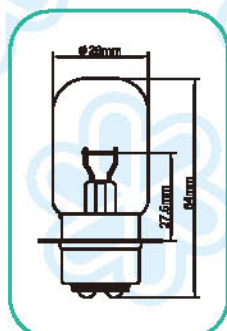

Fig	Blick No.	Specification					Ref No.
A83K	A83K49	12V	18/18W	PX15D	T19	KRYPTON	

HEADLIGHT LAMPS

T28

T28

Fig	Blick No.	Specification					Ref No.
A49	A4948	12V	48W	P22S	T28		323
	A4963	24V	35W	P22S	T28		
	A4965	24V	45W	P22S	T28		