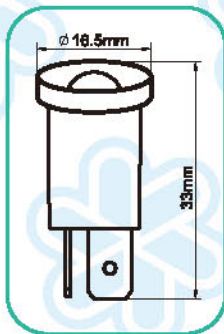

Fig	Blick No.	Specification				Ref No.
A89V	A8944V	14V	100MA	T4	BLACK	N14273

DASHBOARD LAMPS

Fig	Blick No.	Specification	Ref No.
A92V	A9243V	14V 65MA T3 WHITE	N14296

Fig	Blick No.	Specification	Ref No.
A93V	A9340FV	12V 0.5W KW2X4.6D GREY FROSTED BULB	N14098
	A9360V	24V 1W KW2X4.6D WHITE	N14099
	A9361V	28V 53MA KW2X4.6D GREY	
	A9362V	28V 30MA KW2X4.6D BLACK	
	A9362FV	28V 30MA KW2X4.6D BLACK FROSTED BULB	
	A9381V	48V 25MA KW2X4.6D BLACK	