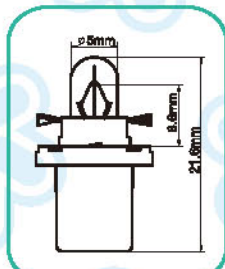

DASHBOARD LAMPS

Fig	Blick No.	Specification	Ref No.
A55V	A5543V	12V 1.2W B8.7D GREY	2721MF8W N14078
	A5544V	12V 2W B8.7D GREEN	2722MF8W N10360
	A5563V	24V 1.2W B8.7D BROWN	N10477

Fig	Blick No.	Specification	Board Dim	Ref No.
A60V	A6043V	12V 1.2W B8.3D BLACK	2MM	2721MF8 N14080
	A6044V	12V 2W B8.3D WHITE		2722MF8 N14084
	A6044-VB	12V 2W B8.3D BLUE		
	A6063V	24V 1.2W B8.3D GREY		2741MF8

Fig	Blick No.	Specification	Board Dim	Ref No.
A61V	A6140V	12V 1.1W BX8.4D ORANGE	1.5MM	2473MFX6 N10389
	A6140-VL	12V 1.1W BX8.4D PINK		
	A6141V	12V 0.5W BX8.4D GREEN		N10413
	A6143V	12V 1.2W BX8.4D BLACK		2351MFX6
	A6144V	12V 2W BX8.4D L.GREEN		2352MFX6
	A6145V	12V 1.5W BX8.4D BEIGE		2452MFX6
	A6146V	12V 1.3W BX8.4D OLIVE GREEN		2431MFX6
	A6148V	12V 1.8W BX8.4D BLUE		2451MFX6
	A6168-VI	24V 1.8W BX8.4D BEIGE		
	A6163V	24V 1.2W BX8.4D GREEN		N10411
	A6165V	24V 1.5W BX8.4D RED		

Fig	Blick No.	Specification	Board Dim	Ref No.
A62V	A6240V	12V 1.1W BX8.5D WHITE	1.5MM	
	A6240-VB	12V 1.1W BX8.5D BLUE		2321MFX
	A6242V	12V 1W BX8.5D ORANGE		N10363
	A6243V	12V 1.2W BX8.5D L.BLUE		2721MFX N14079
	A6244V	12V 2W BX8.5D L.GREEN		2722MFX
	A6244-VE	12V 2W BX8.5D GREY		N14163
	A6245V	12V 1.5W BX8.5D BEIGE		2752MFX
	A6246V	12V 0.36W BX8.5D VIOLET		2322MFX
	A6248-VN	12V 0.4W BX8.5D PINK		N14580
	A6263V	24V 1.2W BX8.5D BROWN		2741MFX N10365
	A6263-VE	24V 1.2W BX8.5D GREY		N10407
	A6265V	24V 1.5W BX8.5D YELLOW