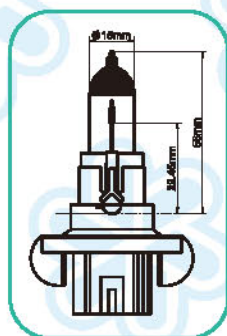

H12

Fig	Blick No.	Specification				Ref No.
A99	A9945	12V	53W	PZ20D	H12	9055

H13

Fig	Blick No.	Specification				Ref No.
A107	A10745	12V	60/55W	P26.4T	H13	

880

Fig	Blick No.	Specification				Ref No.
A109	A10943	12V	27W	PG13	880	880