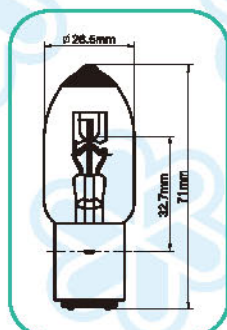

C26

Fig	Blick No.	Specification			Ref No.
AA37	AA3727	6V	25/25W	BA20D C26 SEMI-HALOGEN	
	AA3728	6V	35/35W	BA20D C26 SEMI-HALOGEN	
	AA3747	12V	25/25W	BA20D C26 SEMI-HALOGEN	
	AA3748	12V	35/35W	BA20D C26 SEMI-HALOGEN	