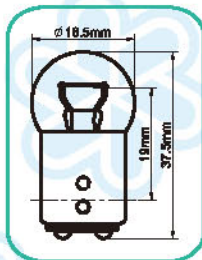

LAMPS FOR PARK, TAIL & NUMBER PLATE LIGHT

S25

S25

G18.5

S25

Fig	Blick No.	Specification		Ref No.
A25	A2545	12V 20/5W	BA15D S25	
	A2546	12V 21/6CP	BA15D S25	1176
	A2547	12V 21/5W	BA15D S25	
	A2561	24V 21/5W	BA15D S25	