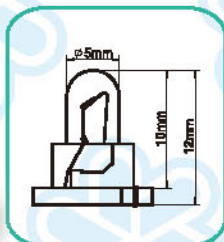

DASHBOARD LAMPS

Fig	Blick No.	Specification				Ref No.
A71V	A7144-VK	12V	2W	B12.9D	BLACK	
	A7144V	12V	2W	B12.9D	WHITE	

Fig	Blick No.	Specification				Ref No.
A72V	A7243V	12V	1.2W	T-1/4NW	BLACK	
	A7244V	14V	1.4W	T-1/4NW	BLACK	
	A7262V	28V	40MA	T-1/4NW	BLACK	N14287