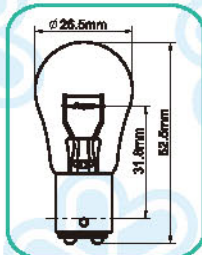

LAMPS FOR PARK, TAIL & NUMBER PLATE LIGHT

S25

Fig	Blick No.	Specification		Ref No.
A25	A2545	12V 20/5W	BA15D S25	
	A2546	12V 21/6CP	BA15D S25	1176
	A2547	12V 21/5W	BA15D S25	
	A2561	24V 21/5W	BA15D S25	

Fig	Blick No.	Specification		ECE	Ref No.
A26	A2621	6V 21/5W	BAY15D S25		7517
	A2622	6V 21/3CP	BAY15D S25		1154
	A2629	6V 18/5W	BAY15D S25		7231
	A2641	12V 21/5W	BAY15D S25	E	7528
	A2641LL	12V 21/5W	BAY15D S25 LONG LIFE	E	
	A2642	12V 21/10W	BAY15D S25		
	A2645	12V 20/5W	BAY15D S25		
	A2646	12V 27/7W(32/2CP)	BAY15D S25		2057
	A2647	12V 27/7W(32/2CP)	BAY15D S25		1157
	A2648	12V 23/8W(32/3CP)	BAY15D S25		1034
	A2649	12V 18/5W	BAY15D S25		
	A2649-35/5W	12V 35/5W	BAY15D S25		
	A2681	24V 21/5W	BAY15D S25	E	7537
	A2684	24V 24/8W	BAY15D S25		
	A2687	24V 28/7W	BAY15D S25		
	A2668	24V 23/8W(32/3CP)	BAY15D S25		
	A2669	24V 18/5W	BAY15D S25		7244
	A2641R-BAW15D	12V 21/5W	BAW15D S25 RED PAINTED		
	A2661R-BAW15D	24V 21/5W	BAW15D S25 RED PAINTED		

Fig	Blick No.	Specification		Ref No.
A26G18	A2620G18	6V 10/3W	BAY15D G18.5	
	A2643G18	12V 10/5W	BAY15D G18.5	
	A2641G18	12V 21/5W	BAY15D G18.5	
	A2648G18	12V 23/8W	BAY15D G18.5	
	A2660G18	24V 10/5W	BAY15D G18.5	

Fig	Blick No.	Specification		Ref No.
A26N	A2647NM	12V 24/2.2CP	BAY15D S25 NATURAL AMBER	1157NA
	A2646NM	12V 24/1.5CP	BAY15D S25 NATURAL AMBER	2057NA
	A2641NM	12V 21/5W	BAY15D S25 NATURAL AMBER