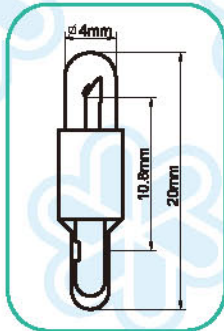

Fig	Blick No.	Specification				Ref No.
A89V	A8944V	14V	100MA	T4	BLACK	N14273

DASHBOARD LAMPS

Fig	Blick No.	Specification	Ref No.
A92V	A9243V	14V 65MA T3 WHITE	N14296

Fig	Blick No.	Specification	Ref No.
A93V	A9340FV	12V 0.5W KW2X4.6D GREY FROSTED BULB	N14098
	A9360V	24V 1W KW2X4.6D WHITE	N14099
	A9361V	28V 53MA KW2X4.6D GREY	
	A9362V	28V 30MA KW2X4.6D BLACK	
	A9362FV	28V 30MA KW2X4.6D BLACK FROSTED BULB	
	A9381V	48V 25MA KW2X4.6D BLACK	