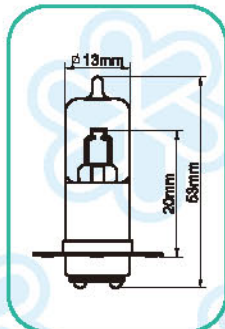

HALOGEN LAMPS FOR MOTORCYCLE HEADLIGHT

Fig	Blick No.	Specification					Ref No.
A27H	A27H26	6V	25/25W	PX15D	HALOGEN		
	A27H28	6V	35/35W	PX15D	HALOGEN		
	A27H46	12V	25/25W	PX15D	HALOGEN		
	A27H48	12V	35/35W	PX15D	HALOGEN		