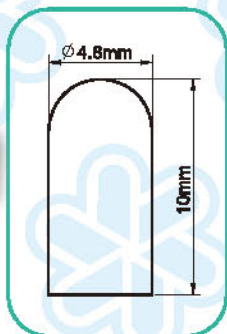

SILICON SLEEVE

T3

T5

Fig	Blick No.	Specification			Color
AT03	T03B	3MM	FOR	T3	BLUE
	T03G	3MM	FOR	T3	GREEN
	T03O	3MM	FOR	T3	ORANGE
	T03R	3MM	FOR	T3	RED
	T03Y	3MM	FOR	T3	YELLOW

Fig	Blick No.	Specification			Color
AT05	T05B	5MM	FOR	T5	BLUE
	T05G	5MM	FOR	T5	GREEN
	T05O	5MM	FOR	T5	ORANGE
	T05R	5MM	FOR	T5	RED
	T05Y	5MM	FOR	T5	YELLOW