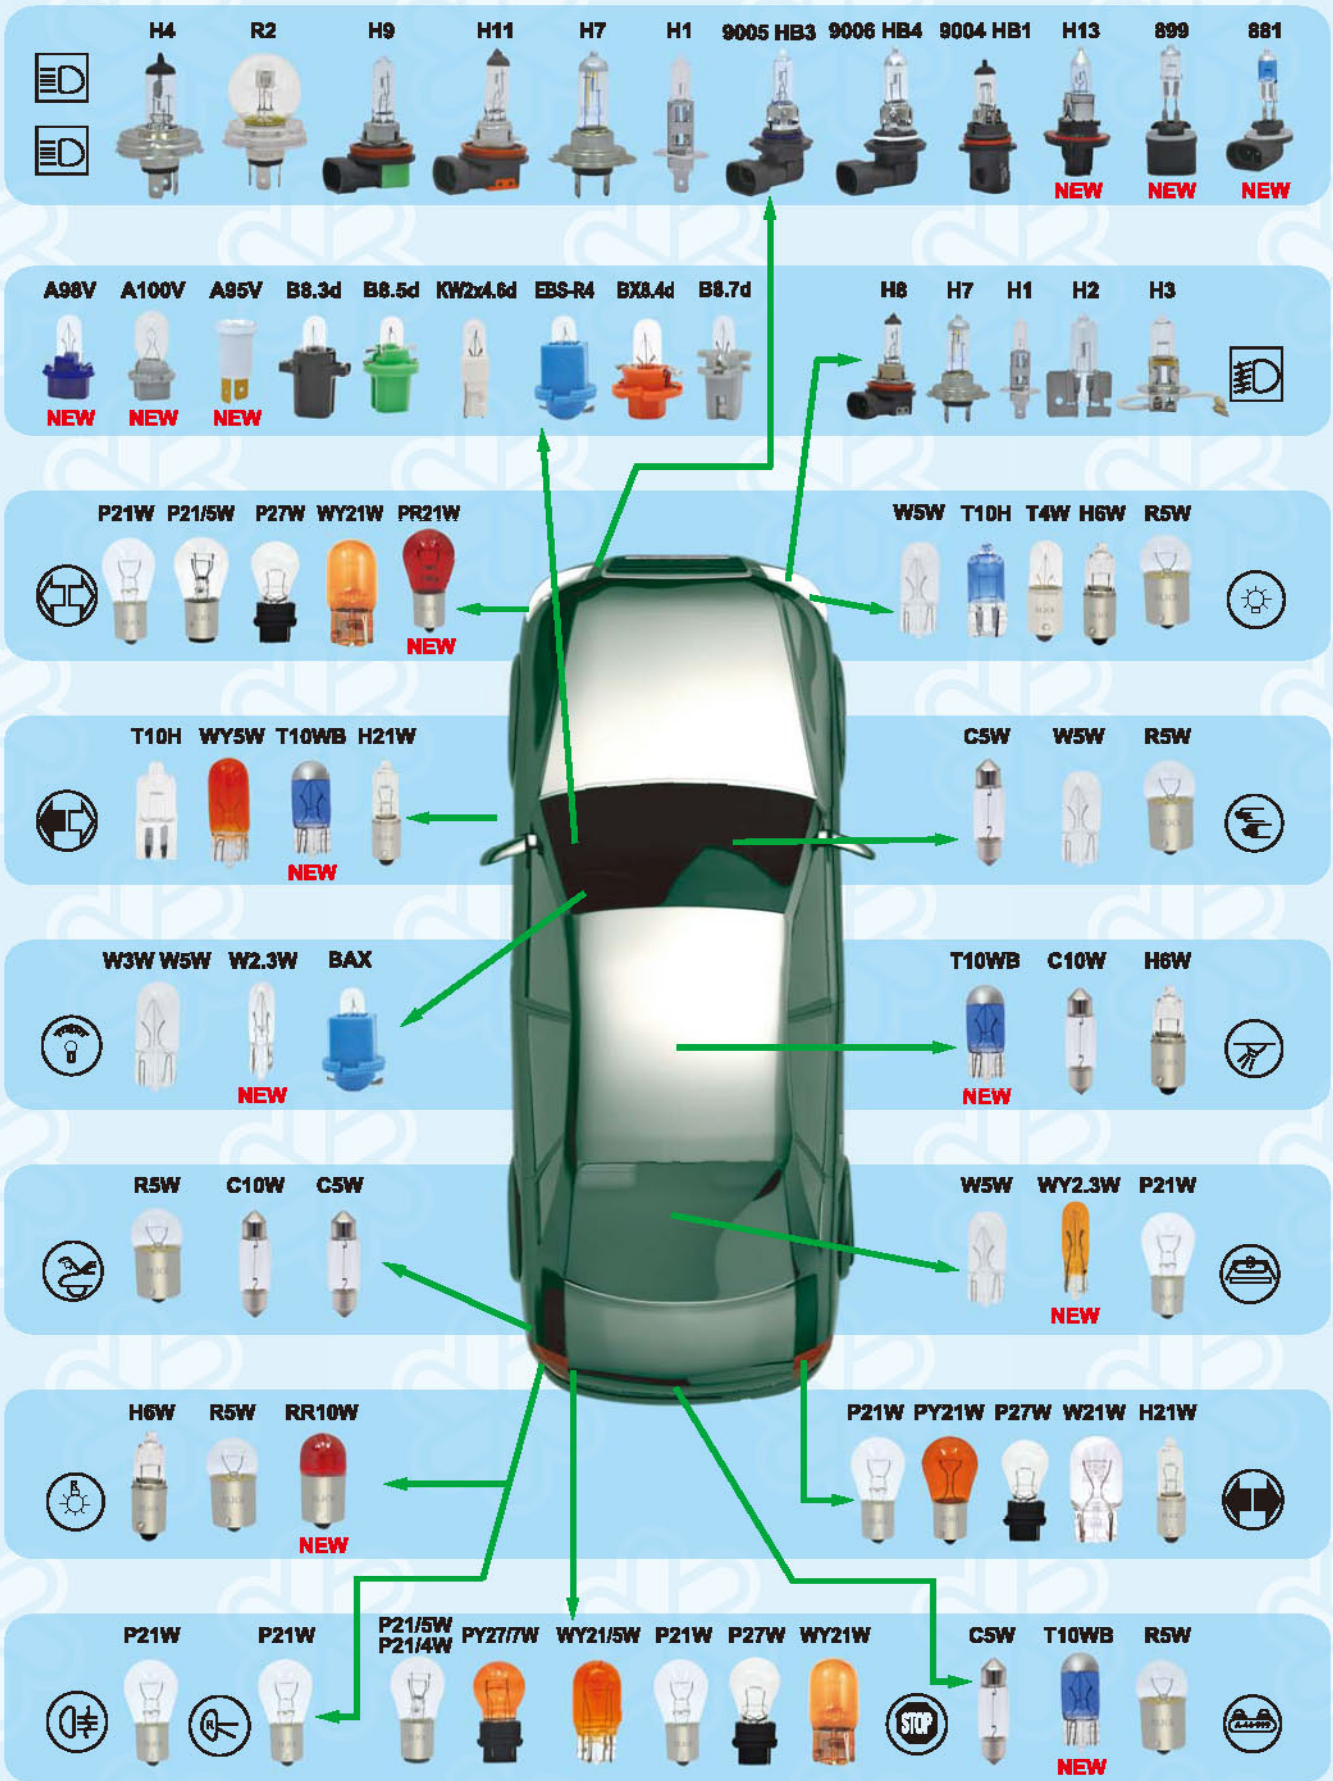

LAMPS FOR AUTOMOTIVE

LAMPS FOR MOTORCYCLE

INDEX

LAMP FOR INTERIOR LIGHT-----	1-3
WEDGE BASE LAMPS-----	3-5
FESTOON LAMPS-----	5-7
LAMPS FOR PARK, TAIL & NUMBER PLATE LIGHT-----	7-13
MOTORCYCLE LIGHT LAMPS-----	14-17
HEADLIGHT LAMPS-----	17-20
HALOGEN LAMPS FOR MOTORCYCLE HEADLIGHT-----	20-21
MINI HALOGEN LIGHT LAMPS-----	21-23
HALOGEN LAMPS-----	23-28
DASHBOARD LAMPS-----	29-37
SPARE LAMP KITS & ASSORTED LAMP KITS-----	37-43
LAMP FOR NAVIGATION LIGHT-----	44
SILICON SLEEVE-----	44-45
AUTO FUSES-----	46-47
LAMPS FOR FORK LIFT LIGHT-----	48-49
BASE CAP LIST-----	50-51
FILAMENT IDENTIFICATION-----	51
GLASS SHELLS-----	52
VARIOUS OF PACKING-----	53