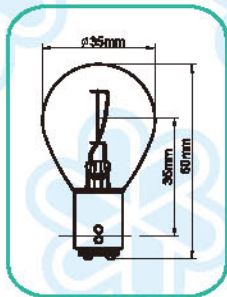

LAMP FOR NAVIGATION LIGHT

T25

Fig	Blick No.	Specification			
A59	A5945	12V	10W	BAY15D	M35
	A5947	12V	25W	BAY15D	M35
	A5965	24V	10W	BAY15D	M35
	A5967	24V	25W	BAY15D	M35

Fig	Blick No.	Specification			
A59T	A5955	12V	10W	BAY15D	T25
	A5957	12V	25W	BAY15D	T25
	A5975	24V	10W	BAY15D	T25
	A5977	24V	25W	BAY15D	T25

SILICON SLEEVE

Fig	Blick No.	Specification			Color
AT03	T03B	3MM	FOR	T3	BLUE
	T03G	3MM	FOR	T3	GREEN
	T03O	3MM	FOR	T3	ORANGE
	T03R	3MM	FOR	T3	RED
	T03Y	3MM	FOR	T3	YELLOW

Fig	Blick No.	Specification			Color
AT05	T05B	5MM	FOR	T5	BLUE
	T05G	5MM	FOR	T5	GREEN
	T05O	5MM	FOR	T5	ORANGE
	T05R	5MM	FOR	T5	RED
	T05Y	5MM	FOR	T5	YELLOW