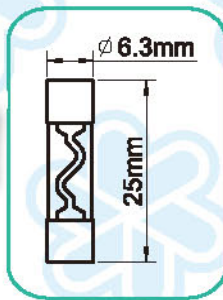

AUTO FUSES

Fig	Blick No.	Glass Fuse				
A153	A15306	5AMP	IRON	CAP	LENGTH	6.35X25MM
	A15307	7AMP	IRON	CAP	LENGTH	6.35X25MM
	A15308	10AMP	IRON	CAP	LENGTH	6.35X25MM
	A15309	15AMP	IRON	CAP	LENGTH	6.35X25MM
	A15310	20AMP	IRON	CAP	LENGTH	6.35X25MM