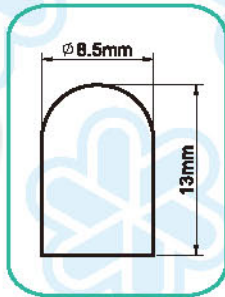

SILICON SLEEVE

T10