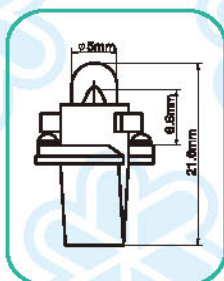

Fig	Blick No.	Specification				Ref No.
A73V	A7343V	12V	1.2W	F4.8W	BLACK	
	A7344V	14V	1.4W	F4.8W	BLACK	
	A7348V	12V	1.8W	F4.8W	GREY	

Fig	Blick No.	Specification				Board Dim	Ref No.
A74V	A7442V	12V	1W	BX2D	BROWN	1.5MM	N14132
	A7443V	12V	1.2W	BX2D	BLACK		N14130
	A7444V	12V	2W	BX2D	L.GREEN		N14131
	A7462V	24V	1W	BX2D	L.BLUE		N14135
	A7463V	24V	1.2W	BX2D	BLACK		N14133
	A7464V	24V	2W	BX2D	GREEN		N14134