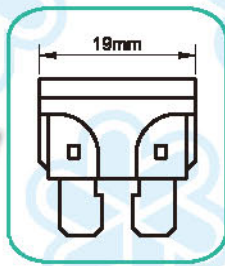

AUTO FUSES

Fig	Blick No.	Plug-in Fuse			
A157	A15701	3AMP	Standard Plug-in Fuse	19MM	PURPLE
	A15702	5AMP	Standard Plug-in Fuse	19MM	AMBER
	A15703	7.5AMP	Standard Plug-in Fuse	19MM	BROWN
	A15704	10AMP	Standard Plug-In Fuse	19MM	RED
	A15705	15AMP	Standard Plug-in Fuse	19MM	BLUE
	A15706	20AMP	Standard Plug-in Fuse	19MM	YELLOW
	A15707	25AMP	Standard Plug-In Fuse	19MM	CLEAR
	A15708	30AMP	Standard Plug-In Fuse	19MM	GREEN
	A15709	35AMP	Standard Plug-in Fuse	19MM	PURPLE
	A15710	40AMP	Standard Plug-in Fuse	19MM	AMBER