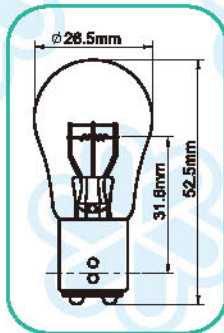

LAMPS FOR PARK, TAIL & NUMBER PLATE LIGHT

S25

Fig	Blick No.	Specification				ECE	Ref No.
A26-BAZ15D	A2685	12V	21/4W	BAZ15D	S25	E	7225
	A2695	24V	21/4W	BAZ15D	S25		

Fig	Blick No.	Specification				ECE	Ref No.
A26HD	A2841HD	12V	21/5W	BAY15D	S25	HEAVY DUTY	E
	A2861HD	24V	21/5W	BAY15D	S25	HEAVY DUTY	E
	A2865HD	24V	25/10W	BAY15D	S25	HEAVY DUTY	

Fig	Blick No.	Specification				Ref No.	
A66	A6645	12V	25W	BA15S	S25	C-8	7582
	A6665	24V	25W	BA15S	S25	C-8	7597
	A6667	24V	21W	BA15S	S25	C-8	

Fig	Blick No.	Specification				ECE	Ref No.
A69G	A89G43	12V	21CP	PLASTIC BASE	G25.5		3155
	A89G44	12V	27W(32CP)	PLASTIC BASE	G25.5		E 3156
	A89G44M	12V	27W(32CP)	PLASTIC BASE	G25.5	AMBER PAINTED	3156M
	A89G45	12V	32/2CP	PLASTIC BASE	G25.5		3057
	A89G46	12V	27/7W(32/3CP)	PLASTIC BASE	G25.5		E 3157
	A89G46M	12V	27/7W(32/3CP)	PLASTIC BASE	G25.5	AMBER PAINTED	3157M
	A89G46NM	12V	27/7W(32/3CP)	PLASTIC BASE	G25.5	NATURAL AMBER	E 3157NA
	A89G42NM	12V	21W	PLASTIC BASE	G25.5	NATURAL AMBER	E