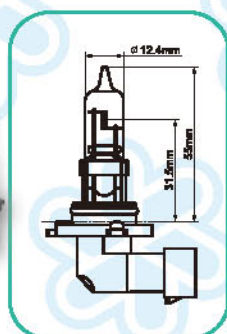

9004

Fig	Blick No.	Specification				Ref No.
A91	A9146	12V	65/45W	P29T	HB1	9004
	A9146BU	12V	65/45W	P29T	HB1	BLUE WHITE
	A9145	12V	100/80W	P29T	HB1	

9005

Fig	Blick No.	Specification				ECE	Ref No.
A92	A9245	12V	65W	P20D	HB3	E	9005
	A9245AW	12V	65W	P20D	HB3	ALL WEATHER	9005AW
	A9245BU	12V	65W	P20D	HB3	BLUE WHITE	9005CB
	A9245PR	12V	65W	P20D	HB3	PREMIUM	