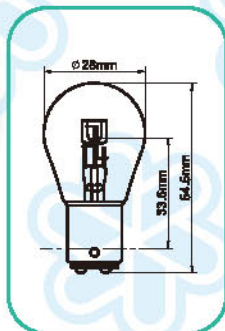

HEADLIGHT LAMPS

G40

Fig	Blick No.	Specification				Ref No.
A33	A3344	12V	50/40W	P22D	T28	446
	A3346	12V	36/36W	P22D	T28	
	A3347	12V	45/40W	P22D	T28	
	A3365	26V	50/50W	P22D	T28	
	A3367	24V	45/40W	P22D	T28	

Fig	Blick No.	Specification				Ref No.	
A34	A3424	6V	30/24W	P22D	T28	BRITISH TYPE REFLECTOR	312
	A3443	12V	45/40W	P22D	T28	BRITISH TYPE REFLECTOR	
	A3445	12V	50/40W	P22D	T28	BRITISH TYPE REFLECTOR	414
	A3460	24V	50/50W	P22D	T28	BRITISH TYPE REFLECTOR	
	A3464	24V	54/44W	P22D	T28	BRITISH TYPE REFLECTOR	368
	A3465	24V	45/40W	P22D	T28	BRITISH TYPE REFLECTOR	

Fig	Blick No.	Specification				Ref No.
A35	A3525	6V	15/15W	BAX15D	S28	
	A3527	6V	25/25W	BAX15D	S28	
	A3528	6V	25/25W	BA15D	S28	
	A3535	6V	15W	BA15D	S28	
	A3545	12V	15/15W	BAX15D	S28	
	A3547	12V	25/25W	BAX15D	S28	
	A3548	12V	35/35W	BAX15D	S28	

Fig	Blick No.	Specification				ECE	Ref No.
A38	A3828	6V	35/35W	P45T	G40		
	A3829	6V	45/45W	P45T	G40		
	A3847	12V	75/70W	P45T	G40		
	A3849	12V	45/40W	P45T	G40 R2	E	7951
	A3860	24V	55/50W	P45T	G40 R2	E	7952
	A3887	24V	75/70W	P45T	G40