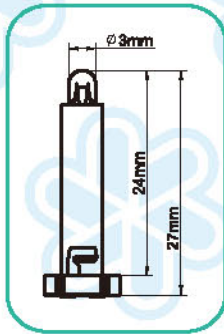

Fig	Blick No.	Specification				Ref No.
A89V	A8944V	14V	100MA	T4	BLACK	N14273

DASHBOARD LAMPS

Fig	Blick No.	Specification	Ref No.
A92V	A9243V	14V 65MA T3 WHITE	N14296

Fig	Blick No.	Specification	Ref No.
A93V	A9340FV	12V 0.5W KW2X4.6D GREY FROSTED BULB	N14098
	A9360V	24V 1W KW2X4.6D WHITE	N14099
	A9361V	28V 53MA KW2X4.6D GREY	
	A9362V	28V 30MA KW2X4.6D BLACK	
	A9362FV	28V 30MA KW2X4.6D BLACK FROSTED BULB	
	A9381V	48V 25MA KW2X4.6D BLACK	