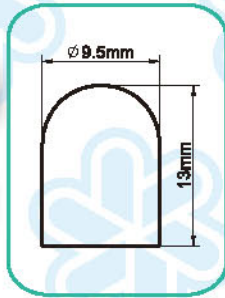

SILICON SLEEVE

T15

Fig	Blick No.	Specification	Color
AT09	T09B	9MM FOR BA9S	BLUE
	T09G	9MM FOR BA9S	GREEN
	T09O	9MM FOR BA9S	ORANGE
	T09R	9MM FOR BA9S	RED
	T09Y	9MM FOR BA9S	YELLOW

Fig	Blick No.	Specification	Color
AT10	T10B	10MM FOR T10 BA9S	BLUE
	T10G	10MM FOR T10 BA9S	GREEN
	T10O	10MM FOR T10 BA9S	ORANGE
	T10R	10MM FOR T10 BA9S	RED
	T10Y	10MM FOR T10 BA9S	YELLOW

Fig	Blick No.	Specification	Color
AT15	T15B	15MM FOR T15	BLUE
	T15G	15MM FOR T15	GREEN
	T15O	15MM FOR T15	ORANGE
	T15R	15MM FOR T15	RED
	T15Y	15MM FOR T15	YELLOW

Fig	Blick No.	Specification	Color
AT16	T16B	16MM FOR T16	BLUE
	T16G	16MM FOR T16	GREEN
	T16O	16MM FOR T16	ORANGE
	T16R	16MM FOR T16	RED
	T16Y	16MM FOR T16	YELLOW