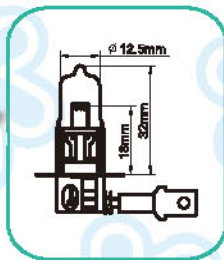

HALOGEN LAMPS

H4

Fig	Blick No.	Specification				Ref No.
A76	A7645	12V	55W	X511	H2	64173
	A7667	24V	70W	X511	H2	64175

Fig	Blick No.	Specification				ECE	Ref No.
A79	A7940	12V	100W	PK22S	H3		62201
	A7945	12V	55W	PK22S	H3	E	64151
	A7945B	12V	55W	PK22S	H3	BLUE	
	A7945AW	12V	55W	PK22S	H3	ALL WEATHER	64151ALS
	A7945BU	12V	55W	PK22S	H3	BLUE WHITE	E 64151CB
	A7945PR	12V	55W	PK22S	H3	PREMIUM	E 64151SUP
	A7967	24V	70W	PK22S	H3		E 64156
	A7960	24V	100W	PK22S	H3		
	A7942	12V	100W	PK22D	H3C		
A7946	12V	55W	PK22D	H3C			

Fig	Blick No.	Specification				ECE	Ref No.
A80	A8040	12V	100/80W	P43T	H4		
	A8043	12V	35/35W	P43T	H4		64185
	A8045	12V	60/55W	P43T	H4	E	64193
	A8045B	12V	60/55W	P43T	H4	BLUE	
	A8045AW	12V	60/55W	P43T	H4	ALL WEATHER	64193ALS
	A8045BU	12V	60/55W	P43T	H4	BLUE WHITE	E 64193SCB
	A8045PR	12V	60/55W	P43T	H4	PREMIUM	E 64193SUP
	A8060	24V	100/80W	P43T	H4		
	A8067	24V	75/70W	P43T	H4	E	
	A8033	6V	35/35W	PX43T	HS1		
	A8053	12V	35/35W	PX43T	HS1		64185
	A8055-P36T-3	12V	60/55W	P36T-3	H4-P36T-3		
	A8057-P36D	12V	60/55W	P36D	P36D		

Fig	Blick No.	Specification				Ref No.
A81	A8140	12V	100/80W	P45T	H4	
	A8143	12V	35/35W	P45T	H4	
	A8145	12V	60/55W	P45T	H4	
	A8145B	12V	60/55W	P45T	H4	BLUE
	A8145AW	12V	60/55W	P45T	H4	ALL WEATHER
	A8145BU	12V	60/55W	P45T	H4	BLUE WHITE
	A8145PR	12V	60/55W	P45T	H4	PREMIUM
	A8160	24V	100/80W	P45T	H4	
	A8167	24V	75/70W	P45T	H4