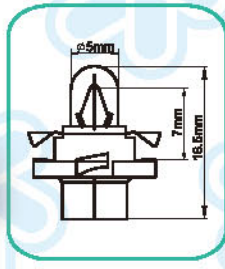

DASHBOARD LAMPS

Fig	Blick No.	Specification	Ref No.
A55V	A5543V	12V 1.2W B8.7D GREY	2721MF8W N14078
	A5544V	12V 2W B8.7D GREEN	2722MF8W N10360
	A5563V	24V 1.2W B8.7D BROWN	N10477

Fig	Blick No.	Specification	Board Dim	Ref No.
A60V	A6043V	12V 1.2W B8.3D BLACK	2MM	2721MF8 N14080
	A6044V	12V 2W B8.3D WHITE		2722MF8 N14084
	A6044-VB	12V 2W B8.3D BLUE		
	A6063V	24V 1.2W B8.3D GREY		2741MF8