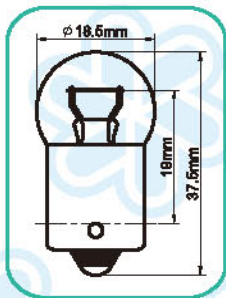

LAMPS FOR PARK, TAIL & NUMBER PLATE LIGHT

T16

Fig	Blick No.	Specification					ECE	Ref No.
A19W	A1923W	6V	5W	BA15S	G18.5	ARGON		
	A1925W	6V	10W	BA15S	G18.5	ARGON		
	A1942W	12V	21W	BA15S	G18.5	ARGON		A4125V
	A1943W	12V	5W	BA15S	G18.5	ARGON	E	
	A1945W	12V	10W	BA15S	G18.5	ARGON	E	
	A1946W	12V	12W	BA15S	G18.5	ARGON		
	A1947W	12V	23W	BA15S	G18.5	ARGON		
	A1948W	12V	18W	BA15S	G18.5	ARGON		1251
	A1963W	24V	5W	BA15S	G18.5	ARGON	E	
	A1965W	24V	10W	BA15S	G18.5	ARGON	E	
	A1968W	24V	15W	BA15S	G18.5	ARGON		
	A1943WR-BAW15S	12V	5W	BAW15S	G18.5	ARGON RED PAINTED		
	A1945WR-BAW15S	12V	10W	BAW15S	G18.5	ARGON RED PAINTED		
	A1963WR-BAW15S	24V	5W	BAW15S	G18.5	ARGON RED PAINTED		
	A1965WR-BAW15S	24V	10W	BAW15S	G18.5	ARGON RED PAINTED		

Fig	Blick No.	Specification					ECE	Ref No.
A19HD	A1945HD	12V	10W	BA15S	G18.5	HEAVY DUTY	E	
	A1963HD	24V	5W	BA15S	G18.5	HEAVY DUTY	E	
	A1965HD	24V	10W	BA15S	G18.5	HEAVY DUTY	E	
	A1966HD/28V	28V	7W	BA15S	G18.5	HEAVY DUTY		

Fig	Blick No.	Specification					ECE	Ref No.
A19N	A1945NB	12V	10W	BA15S	G18.5	NATURAL BLUE		
	A1945NM	12V	10W	BA15S	G18.5	NATURAL AMBER		
	A1986	12V	10W	BAU15S	G18.5	AMBER PAINTED	E	5009
	A1996	12V	10W	BAU15S	T16	AMBER PAINTED	E	

Fig	Blick No.	Specification					ECE	Ref No.
A19T	A1953LL	12V	5W	BA15S	T16	LONG LIFE	E	
	A1955LL	12V	10W	BA15S	T16	LONG LIFE	E