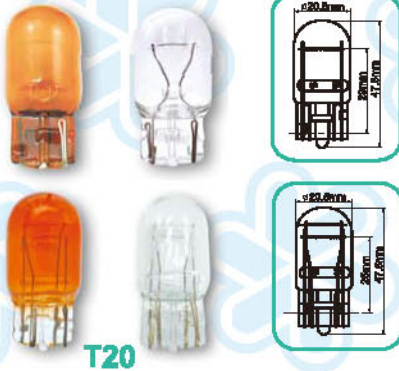

WEDGE BASE LAMPS

T20

Fig	Blick No.	Specification	ECE	Ref No.
A69	A6941	12V 21W WB T20	E	7505 7440
	A6941M	12V 21W WB T20 AMBER PAINTED		7440M
	A6941NM	12V 21W WB T20 NATURAL AMBER	E	3073AK 7440NM
	A6942	12V 21/5W WB T20	E	7515 7443
	A6942M	12V 21/5W WB T20 AMBER PAINTED		3757A 7443M

FESTOON LAMPS