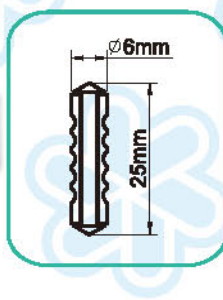

AUTO FUSES

Fig	Blick No.	Glass Fuse				
A153	A15306	5AMP	IRON	CAP	LENGTH	6.35X25MM
	A15307	7AMP	IRON	CAP	LENGTH	6.35X25MM
	A15308	10AMP	IRON	CAP	LENGTH	6.35X25MM
	A15309	15AMP	IRON	CAP	LENGTH	6.35X25MM
	A15310	20AMP	IRON	CAP	LENGTH	6.35X25MM