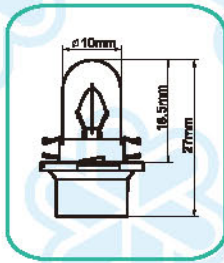

DASHBOARD LAMPS

Fig	Blick No.	Specification				Ref No.
A71V	A7144-VK	12V	2W	B12.9D	BLACK	
	A7144V	12V	2W	B12.9D	WHITE	

Fig	Blick No.	Specification				Ref No.
A72V	A7243V	12V	1.2W	T-1/4NW	BLACK	
	A7244V	14V	1.4W	T-1/4NW	BLACK	
	A7262V	28V	40MA	T-1/4NW	BLACK	N14287