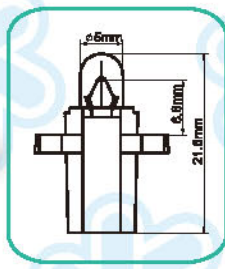

DASHBOARD LAMPS

Fig	Blick No.	Specification	Ref No.
A55V	A5543V	12V 1.2W B8.7D GREY	2721MF8W N14078
	A5544V	12V 2W B8.7D GREEN	2722MF8W N10360
	A5563V	24V 1.2W B8.7D BROWN	N10477

Fig	Blick No.	Specification	Board Dim	Ref No.
A60V	A6043V	12V 1.2W B8.3D BLACK	2MM	2721MF8 N14080
	A6044V	12V 2W B8.3D WHITE		2722MF8 N14084
	A6044-VB	12V 2W B8.3D BLUE		
	A6063V	24V 1.2W B8.3D GREY		2741MF8