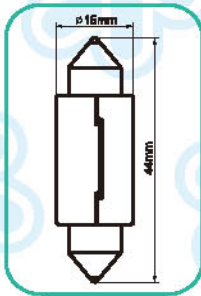

FESTOON LAMPS

11X41MM

11X44MM

15X44MM

Fig	Blick No.	Specification					Ref No.
A17	A1723	6V	5W	SV8.5	11X41MM		
	A1743	12V	5W	SV8.5	11X41MM		
	A1745	12V	10W	SV8.5	11X41MM		
	A1745A	12V	10W	SV8.5	11X41MM	ARGON	
	A1765A	24V	10W	SV8.5	11X41MM	ARGON	
	A1768A	24V	15W	SV8.5	11X41MM	ARGON	