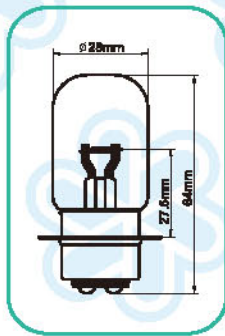

HEADLIGHT LAMPS

T28

Fig	Blick No.	Specification				Ref No.
A33	A3344	12V	50/40W	P22D	T28	446
	A3346	12V	36/36W	P22D	T28	
	A3347	12V	45/40W	P22D	T28	
	A3365	26V	50/50W	P22D	T28	
	A3367	24V	45/40W	P22D	T28	

Fig	Blick No.	Specification				Ref No.	
A34	A3424	6V	30/24W	P22D	T28	BRITISH TYPE REFLECTOR	312
	A3443	12V	45/40W	P22D	T28	BRITISH TYPE REFLECTOR	
	A3445	12V	50/40W	P22D	T28	BRITISH TYPE REFLECTOR	414
	A3460	24V	50/50W	P22D	T28	BRITISH TYPE REFLECTOR	
	A3464	24V	54/44W	P22D	T28	BRITISH TYPE REFLECTOR	368
	A3465	24V	45/40W	P22D	T28	BRITISH TYPE REFLECTOR	

Fig	Blick No.	Specification				Ref No.
A35	A3525	6V	15/15W	BAX15D	S28	
	A3527	6V	25/25W	BAX15D	S28	
	A3528	6V	25/25W	BA15D	S28	
	A3535	6V	15W	BA15D	S28	
	A3545	12V	15/15W	BAX15D	S28	
	A3547	12V	25/25W	BAX15D	S28	
	A3548	12V	35/35W	BAX15D	S28	

Fig	Blick No.	Specification				ECE	Ref No.
A38	A3828	6V	35/35W	P45T	G40		
	A3829	6V	45/45W	P45T	G40		
	A3847	12V	75/70W	P45T	G40		
	A3849	12V	45/40W	P45T	G40 R2	E	7951
	A3860	24V	55/50W	P45T	G40 R2	E	7952
	A3887	24V	75/70W	P45T	G40