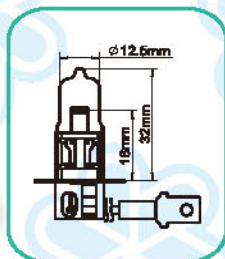

S25

Fig	Blick No.	Specification			
A26	A2681G	48V	10/5W	BAY15D	G18.5
	A2682	48V	25/10W	BAY15D	S25
	A2684	48V	23/8W	BAY15D	S25

B35

Fig	Blick No.	Specification			
A36	A3682D	48V	25W	BA20D	B35

H3

Fig	Blick No.	Specification			
A79	A7984/6	36V	45W	PK22S	H3
	A7984	48V	45W	PK22S	H3
	A7986	48V	60W	PK22S	H3