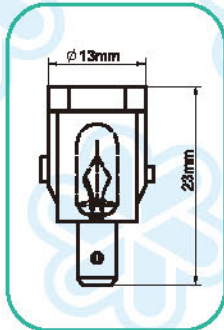

DASHBOARD LAMPS

Fig	Blick No.	Specification				Ref No.
A79V	A7962V	24V	1W	B9	WHITE	N10392
	A7965V	24V	2.4W	B9	WHITE	

Fig	Blick No.	Specification				Ref No.
A80V	A8062V	24V	1W	B-29	WHITE	N10395
	A8067V	24V	1.7W	B-29	WHITE	