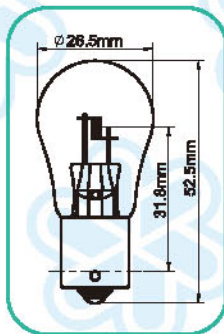

LAMPS FOR PARK, TAIL & NUMBER PLATE LIGHT

G25

Fig	Blick No.	Specification				ECE	Ref No.
A26-BAZ15D	A2685	12V	21/4W	BAZ15D	S25	E	7225
	A2695	24V	21/4W	BAZ15D	S25		

Fig	Blick No.	Specification				ECE	Ref No.
A26HD	A2841HD	12V	21/5W	BAY15D	S25	HEAVY DUTY	E
	A2861HD	24V	21/5W	BAY15D	S25	HEAVY DUTY	E
	A2865HD	24V	25/10W	BAY15D	S25	HEAVY DUTY	

Fig	Blick No.	Specification				Ref No.	
A66	A6645	12V	25W	BA15S	S25	C-8	7582
	A6665	24V	25W	BA15S	S25	C-8	7597
	A6667	24V	21W	BA15S	S25	C-8	

Fig	Blick No.	Specification				ECE	Ref No.
A69G	A89G43	12V	21CP	PLASTIC BASE	G25.5		3155
	A89G44	12V	27W(32CP)	PLASTIC BASE	G25.5		E 3156
	A89G44M	12V	27W(32CP)	PLASTIC BASE	G25.5	AMBER PAINTED	3156M
	A89G45	12V	32/2CP	PLASTIC BASE	G25.5		3057
	A89G46	12V	27/7W(32/3CP)	PLASTIC BASE	G25.5		E 3157
	A89G46M	12V	27/7W(32/3CP)	PLASTIC BASE	G25.5	AMBER PAINTED	3157M
	A89G46NM	12V	27/7W(32/3CP)	PLASTIC BASE	G25.5	NATURAL AMBER	E 3157NA
	A89G42NM	12V	21W	PLASTIC BASE	G25.5	NATURAL AMBER	E