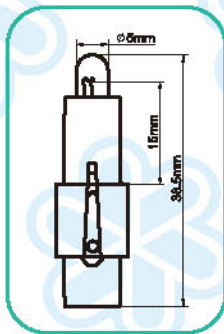

DASHBOARD LAMPS

Fig	Blick No.	Specification				Ref No.
A79V	A7962V	24V	1W	B9	WHITE	N10392
	A7965V	24V	2.4W	B9	WHITE	

Fig	Blick No.	Specification				Ref No.
A80V	A8062V	24V	1W	B-29	WHITE	N10395
	A8067V	24V	1.7W	B-29	WHITE	