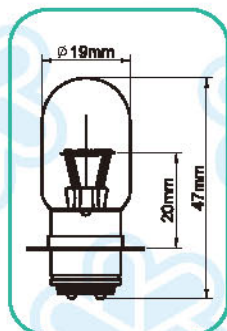

Fig	Blick No.	Specification					Ref No.
A82K	A82K28	6V	35/35W	NEW P15D-3	T19	KRYPTON	
	A82K48	12V	35/35W	NEW P15D-3	T19	KRYPTON	

Fig	Blick No.	Specification					Ref No.
A83K	A83K49	12V	18/18W	PX15D	T19	KRYPTON