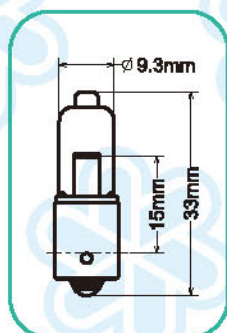

Fig	Blick No.	Specification					Ref No.
A100	A10041	12V	5W	W2.1X9.5D	HALOGEN		
	A10042	12V	10W	W2.1X9.5D	HALOGEN		
	A10042B	12V	10W	W2.1X9.5D	HALOGEN BLUE		

Fig	Blick No.	Specification					Ref No.
A101	A10141	12V	5W	BA9S	HALOGEN		64111
	A10141M	12V	5W	BA9S	HALOGEN	AMBER	
	A10142	12V	10W	BA9S	HALOGEN		64113
	A10143	12V	20W	BA9S	HALOGEN		64115
	A10144	12V	6W	BA9S	HALOGEN		
	A10146	12V	21W	BA9S	HALOGEN		