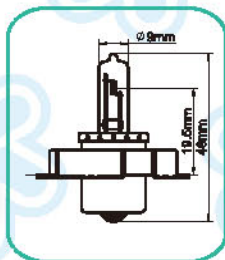

Fig	Blick No.	Specification				Ref No.
AA43	AA4327	6V	25/25W	P15D-25-3	SEMI-HALOGEN	
	AA4328	6V	35/35W	P15D-25-3	SEMI-HALOGEN	
	AA4348	12V	35/35W	P15D-25-3	SEMI-HALOGEN	

Fig	Blick No.	Specification				Ref No.
A68	A6825	6V	15W	P26S	HALOGEN	
	A6843	12V	20W	P26S	HALOGEN	
	A6845	12V	15W	P26S	HALOGEN	