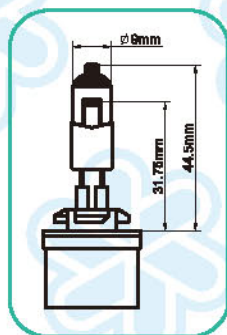

H12

Fig	Blick No.	Specification				Ref No.
A99	A9945	12V	53W	PZ20D	H12	9055

H13

Fig	Blick No.	Specification				Ref No.
A107	A10745	12V	60/55W	P26.4T	H13	

880

Fig	Blick No.	Specification				Ref No.
A109	A10943	12V	27W	PG13	880	880