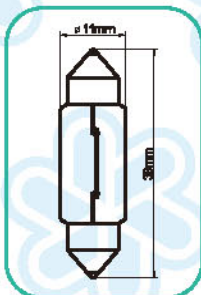

FESTOON LAMPS

6X31MM

10X31MM

10X37MM

11X39MM

Fig	Blick No.	Specification				Ref No.
A47	A4722	6V	3W	SV5.5	6X31MM	
	A4723	6V	5W	SV5.5	6X31MM	
	A4742	12V	3W	SV5.5	6X31MM	
	A4762	24V	3W	SV5.5	6X31MM	

Fig	Blick No.	Specification				Ref No.
A14	A1423	6V	5W	SV8.5	10X31MM	
	A1443	12V	5W	SV8.5	10X31MM	
	A1444A	12V	8.8W	SV8.5	10X31MM ARGON	6489X
	A1445	12V	10W	SV8.5	10X31MM	6438
	A1445A	12V	10W	SV8.5	10X31MM ARGON	12100
	A1446	12V	6W	SV8.5	10X31MM	
	A1463	24V	5W	SV8.5	10X31MM	
	A1465	24V	10W	SV8.5	10X31MM	
	A1465A	24V	10W	SV8.5	10X31MM ARGON	