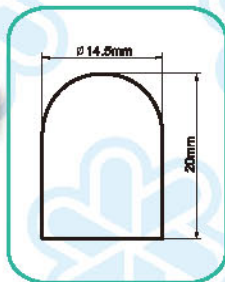

SILICON SLEEVE

T8.5

T10

T15

T16

Fig	Blick No.	Specification	Color
AT09	T09B	9MM FOR BA9S	BLUE
	T09G	9MM FOR BA9S	GREEN
	T09O	9MM FOR BA9S	ORANGE
	T09R	9MM FOR BA9S	RED
	T09Y	9MM FOR BA9S	YELLOW

Fig	Blick No.	Specification	Color
AT10	T10B	10MM FOR T10 BA9S	BLUE
	T10G	10MM FOR T10 BA9S	GREEN
	T10O	10MM FOR T10 BA9S	ORANGE
	T10R	10MM FOR T10 BA9S	RED
	T10Y	10MM FOR T10 BA9S	YELLOW