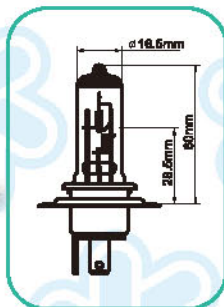

HALOGEN LAMPS

H2

H3

H4

H4

Fig	Blick No.	Specification				Ref No.
A76	A7645	12V	55W	X511	H2	64173
	A7667	24V	70W	X511	H2	64175

Fig	Blick No.	Specification				ECE	Ref No.
A79	A7940	12V	100W	PK22S	H3		62201
	A7945	12V	55W	PK22S	H3	E	64151
	A7945B	12V	55W	PK22S	H3	BLUE	
	A7945AW	12V	55W	PK22S	H3	ALL WEATHER	64151ALS
	A7945BU	12V	55W	PK22S	H3	BLUE WHITE	E 64151CB
	A7945PR	12V	55W	PK22S	H3	PREMIUM	E 64151SUP
	A7967	24V	70W	PK22S	H3		E 64156
	A7960	24V	100W	PK22S	H3		
	A7942	12V	100W	PK22D	H3C		
A7946	12V	55W	PK22D	H3C			