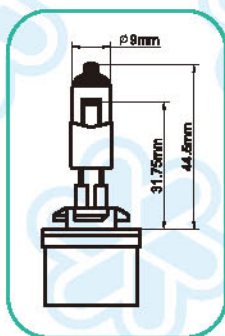

899

Fig	Blick No.	Specification				Ref No.
A108	A10846	12V	37.5W	PG13	899	899

DASHBOARD LAMPS

Fig	Blick No.	Specification	Board Dim	Ref No.
A45V	A4543V	12V 3W B10D BROWN HALOGEN	2MM	64122MF N14092
	A4545V	12V 5W B10D BLACK HALOGEN	2MM	64124MF N14093