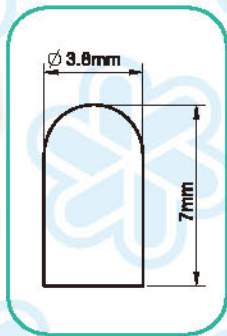

LAMP FOR NAVIGATION LIGHT

Fig	Blick No.	Specification			
A59	A5945	12V	10W	BAY15D	M35
	A5947	12V	25W	BAY15D	M35
	A5965	24V	10W	BAY15D	M35
	A5967	24V	25W	BAY15D	M35

Fig	Blick No.	Specification			
A59T	A5955	12V	10W	BAY15D	T25
	A5957	12V	25W	BAY15D	T25
	A5975	24V	10W	BAY15D	T25
	A5977	24V	25W	BAY15D	T25

SILICON SLEEVE

Fig	Blick No.	Specification			Color
AT03	T03B	3MM	FOR	T3	BLUE
	T03G	3MM	FOR	T3	GREEN
	T03O	3MM	FOR	T3	ORANGE
	T03R	3MM	FOR	T3	RED
	T03Y	3MM	FOR	T3	YELLOW

Fig	Blick No.	Specification			Color
AT05	T05B	5MM	FOR	T5	BLUE
	T05G	5MM	FOR	T5	GREEN
	T05O	5MM	FOR	T5	ORANGE
	T05R	5MM	FOR	T5	RED
	T05Y	5MM	FOR	T5	YELLOW