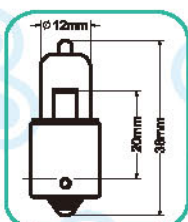

MINI HALOGEN LIGHT LAMPS

HB3C