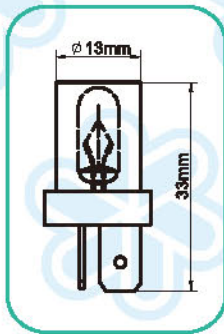

DASHBOARD LAMPS

Fig	Blick No.	Specification				Ref No.
A79V	A7962V	24V	1W	B9	WHITE	N10392
	A7965V	24V	2.4W	B9	WHITE	

Fig	Blick No.	Specification				Ref No.
A80V	A8062V	24V	1W	B-29	WHITE	N10395
	A8067V	24V	1.7W	B-29	WHITE	