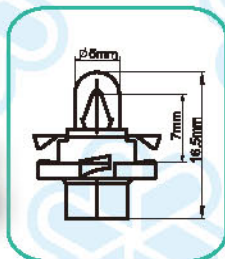

Fig	Blick No.	Specification	Ref No.
A46V	A4644V	12V 2CP BX8.4D WHITE	WHITE

Fig	Blick No.	Specification	Board Dim	Ref No.
A48V	A4840V	12V 1.1W B8.4D PINK	2MM	
	A4843V	12V 1.2W B8.4D L.BLUE		2351MF6 N14290
	A4844V	12V 2W B8.4D WHITE		
	A4845V	12V 1.5W B8.4D BEIGE		
	A4848V	12V 1.8W B8.4D L.BLUE		