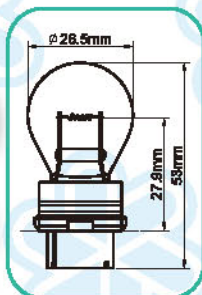

Fig	Blick No.	Specification				ECE	Ref No.
A26-BAZ15D	A2685	12V	21/4W	BAZ15D	S25	E	7225
	A2695	24V	21/4W	BAZ15D	S25		

Fig	Blick No.	Specification				ECE	Ref No.
A26HD	A2841HD	12V	21/5W	BAY15D	S25	HEAVY DUTY	E
	A2861HD	24V	21/5W	BAY15D	S25	HEAVY DUTY	E
	A2865HD	24V	25/10W	BAY15D	S25	HEAVY DUTY	

Fig	Blick No.	Specification				Ref No.	
A66	A6645	12V	25W	BA15S	S25	C-8	7582
	A6665	24V	25W	BA15S	S25	C-8	7597
	A6667	24V	21W	BA15S	S25	C-8	

Fig	Blick No.	Specification				ECE	Ref No.
A69G	A89G43	12V	21CP	PLASTIC BASE	G25.5		3155
	A89G44	12V	27W(32CP)	PLASTIC BASE	G25.5		E 3156
	A89G44M	12V	27W(32CP)	PLASTIC BASE	G25.5	AMBER PAINTED	3156M
	A89G45	12V	32/2CP	PLASTIC BASE	G25.5		3057
	A89G46	12V	27/7W(32/3CP)	PLASTIC BASE	G25.5		E 3157
	A89G46M	12V	27/7W(32/3CP)	PLASTIC BASE	G25.5	AMBER PAINTED	3157M
	A89G46NM	12V	27/7W(32/3CP)	PLASTIC BASE	G25.5	NATURAL AMBER	E 3157NA
	A89G42NM	12V	21W	PLASTIC BASE	G25.5	NATURAL AMBER	E