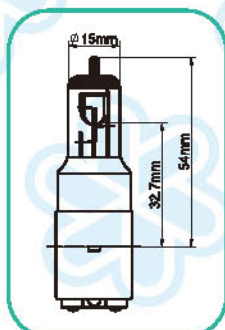

Fig	Blick No.	Specification					Ref No.
A32H	A32H22	6V	25/25W	P15D	HALOGEN		
	A32H23	6V	35/35W	P15D	HALOGEN		
	A32H42	12V	25/25W	P15D	HALOGEN		
	A32H43	12V	35/35W	P15D	HALOGEN		

Fig	Blick No.	Specification					Ref No.
A37H	A37H27	6V	25/25W	BA20D	HALOGEN		
	A37H28	6V	35/35W	BA20D	HALOGEN		
	A37H47	12V	25/25W	BA20D	HALOGEN		
	A37H48	12V	35/35W	BA20D	HALOGEN		