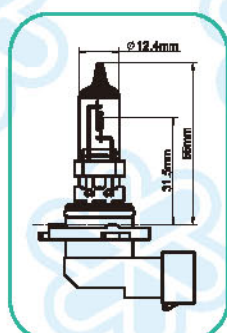

9006

Fig	Blick No.	Specification				ECE	Ref No.
A93	A9345	12V	55W	P22D	HB4		
	A9345AW	12V	55W	P22D	HB4	ALL WEATHER	
	A9345BU	12V	55W	P22D	HB4	BLUE WHITE	
	A9345PR	12V	55W	P22D	HB4	PREMIUM	
	A9341	12V	51W	P22D	HB4	E	9006