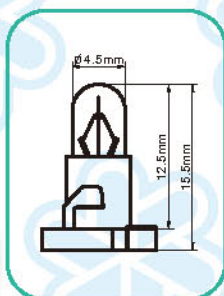

Fig	Blick No.	Specification				Ref No.
A85V	A8543V	12V	1.2W	MFJF	BLACK	2721MFJF N14553

Fig	Blick No.	Specification				Ref No.
A86V	A8643V	12V	1.2W	MFSL	BLACK	2721MFSL N14570

Fig	Blick No.	Specification				Ref No.
A87V	A8743V	12V	1.2W	KW2.1X9.5D	WHITE	
	A8744V	12V	2W	KW2.1X9.5D	WHITE	
	A8763V	28V	1.2W	KW2.1X9.5D	WHITE	