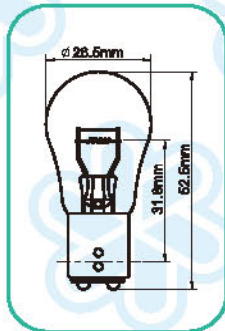

S25

Fig	Blick No.	Specification			
A26	A2681G	48V	10/5W	BAY15D	G18.5
	A2682	48V	25/10W	BAY15D	S25
	A2684	48V	23/8W	BAY15D	S25

B35

Fig	Blick No.	Specification			
A36	A3682D	48V	25W	BA20D	B35

H3

Fig	Blick No.	Specification			
A79	A7984/6	36V	45W	PK22S	H3
	A7984	48V	45W	PK22S	H3
	A7986	48V	60W	PK22S	H3