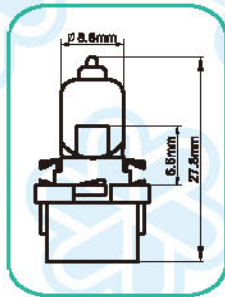

899

Fig	Blick No.	Specification				Ref No.
A108	A10846	12V	37.5W	PG13	899	899

DASHBOARD LAMPS

Fig	Blick No.	Specification	Board Dim	Ref No.
A45V	A4543V	12V 3W B10D BROWN HALOGEN	2MM	64122MF N14092
	A4545V	12V 5W B10D BLACK HALOGEN	2MM	64124MF N14093