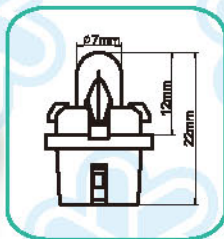

DASHBOARD LAMPS

Fig	Blick No.	Specification				Ref No.
A79V	A7962V	24V	1W	B9	WHITE	N10392
	A7965V	24V	2.4W	B9	WHITE	

Fig	Blick No.	Specification				Ref No.
A80V	A8062V	24V	1W	B-29	WHITE	N10395
	A8067V	24V	1.7W	B-29	WHITE	