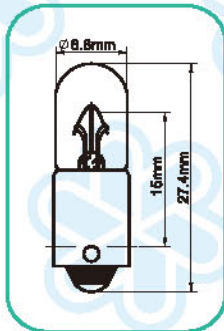

LAMPS FOR FORK LIFT LIGHT

G15

Fig	Blick No.	Specification			
A03	A0385	48V	5W	BA9S	G15

T8.5

Fig	Blick No.	Specification			
A06G	A0685G	48V	5W	BA9S	T8.5

G18.5

Fig	Blick No.	Specification				
A19	A1984	48V	8W	BA15S	G18.5	ARGON
	A1985	48V	10W	BA15S	G18.5	ARGON