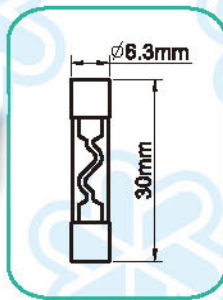

AUTO FUSES

Fig	Blick No.	Glass Fuse				
A153	A15306	5AMP	IRON	CAP	LENGTH	6.35X25MM
	A15307	7AMP	IRON	CAP	LENGTH	6.35X25MM
	A15308	10AMP	IRON	CAP	LENGTH	6.35X25MM
	A15309	15AMP	IRON	CAP	LENGTH	6.35X25MM
	A15310	20AMP	IRON	CAP	LENGTH	6.35X25MM