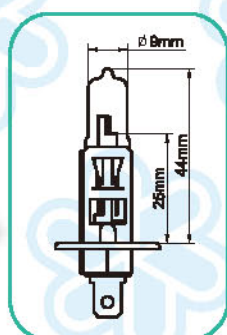

Fig	Blick No.	Specification				Ref No.
A104	A10420	2.8V	0.85A	P13.5S	HALOGEN	
	A10421	4.0V	0.85A	P13.5S	HALOGEN	
	A10422	5.5V	1A	P13.5S	HALOGEN	

HALOGEN LAMPS

H1

Fig	Blick No.	Specification				ECE	Ref No.
A75	A7540	12V	100W	P14.5S	H1		62200
	A7545	12V	55W	P14.5S	H1	E	64150
	A7545B	12V	55W	P14.5S	H1 BLUE		
	A7545AW	12V	55W	P14.5S	H1 ALL WEATHER		64150ALS
	A7545BU	12V	55W	P14.5S	H1 BLUE WHITE	E	64150CB
	A7545PR	12V	55W	P14.5S	H1 PRMEIUM	E	64150SUP
	A7567	24V	70W	P14.5S	H1	E	64155
	A7560	24V	100W	P14.5S	H1		