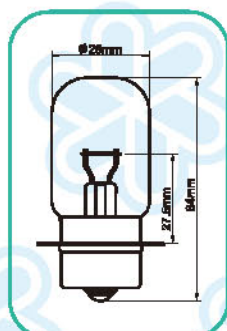

MOTORCYCLE LIGHT LAMPS

Fig	Blick No.	Specification					Ref No.
A82K	A82K28	6V	35/35W	NEW P15D-3	T19	KRYPTON	
	A82K48	12V	35/35W	NEW P15D-3	T19	KRYPTON	

Fig	Blick No.	Specification					Ref No.
A83K	A83K49	12V	18/18W	PX15D	T19	KRYPTON	

HEADLIGHT LAMPS

T28

Fig	Blick No.	Specification					Ref No.
A49	A4948	12V	48W	P22S	T28		323
	A4963	24V	35W	P22S	T28		
	A4965	24V	45W	P22S	T28		

Fig	Blick No.	Specification					Ref No.
A84	A8442	12V	24W	P22D	T28		329
	A8443	12V	38W	P22D	T28		
	A8448	12V	44W	P22D	T28		
	A8449	12V	48W	P22D	T28	C-8	
	A8462	24V	24W	P22D	T28		474
	A8464	24V	44W	P22D	T28		330
A8474	24V	44W	P22D	T28	C-8	331