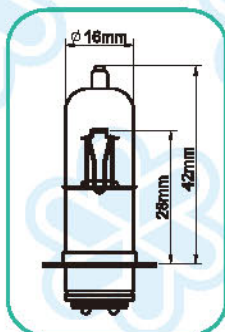

HALOGEN LAMPS FOR MOTORCYCLE HEADLIGHT

Fig	Blick No.	Specification				Ref No.
A43H	A43H27	6V	25/25W	P15D-3	HALOGEN	
	A43H28	6V	35/35W	P15D-3	HALOGEN	
	A43H47	12V	25/25W	P15D-3	HALOGEN	
	A43H48	12V	35/35W	P15D-3	HALOGEN