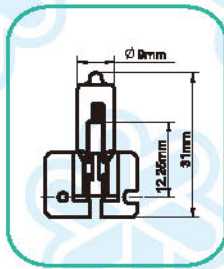

HALOGEN LAMPS

H3

Fig	Blick No.	Specification				Ref No.
A76	A7645	12V	55W	X511	H2	64173
	A7667	24V	70W	X511	H2	64175

Fig	Blick No.	Specification				ECE	Ref No.
A79	A7940	12V	100W	PK22S	H3		62201
	A7945	12V	55W	PK22S	H3	E	64151
	A7945B	12V	55W	PK22S	H3	BLUE	
	A7945AW	12V	55W	PK22S	H3	ALL WEATHER	64151ALS
	A7945BU	12V	55W	PK22S	H3	BLUE WHITE	E 64151CB
	A7945PR	12V	55W	PK22S	H3	PREMIUM	E 64151SUP
	A7967	24V	70W	PK22S	H3		E 64156
	A7960	24V	100W	PK22S	H3		
	A7942	12V	100W	PK22D	H3C		
A7946	12V	55W	PK22D	H3C			

Fig	Blick No.	Specification				ECE	Ref No.
A80	A8040	12V	100/80W	P43T	H4		
	A8043	12V	35/35W	P43T	H4		64185
	A8045	12V	60/55W	P43T	H4	E	64193
	A8045B	12V	60/55W	P43T	H4	BLUE	
	A8045AW	12V	60/55W	P43T	H4	ALL WEATHER	64193ALS
	A8045BU	12V	60/55W	P43T	H4	BLUE WHITE	E 64193SCB
	A8045PR	12V	60/55W	P43T	H4	PREMIUM	E 64193SUP
	A8060	24V	100/80W	P43T	H4		
	A8067	24V	75/70W	P43T	H4	E	
	A8033	6V	35/35W	PX43T	HS1		
	A8053	12V	35/35W	PX43T	HS1		64185
	A8055-P36T-3	12V	60/55W	P36T-3	H4-P36T-3		
	A8057-P36D	12V	60/55W	P36D	P36D		

Fig	Blick No.	Specification				Ref No.
A81	A8140	12V	100/80W	P45T	H4	
	A8143	12V	35/35W	P45T	H4	
	A8145	12V	60/55W	P45T	H4	
	A8145B	12V	60/55W	P45T	H4	BLUE
	A8145AW	12V	60/55W	P45T	H4	ALL WEATHER
	A8145BU	12V	60/55W	P45T	H4	BLUE WHITE
	A8145PR	12V	60/55W	P45T	H4	PREMIUM
	A8160	24V	100/80W	P45T	H4	
	A8167	24V	75/70W	P45T	H4