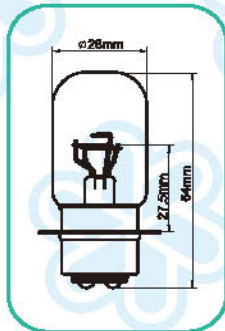

HEADLIGHT LAMPS

S28

Fig	Blick No.	Specification				Ref No.
A33	A3344	12V	50/40W	P22D	T28	446
	A3346	12V	36/36W	P22D	T28	
	A3347	12V	45/40W	P22D	T28	
	A3365	26V	50/50W	P22D	T28	
	A3367	24V	45/40W	P22D	T28	

Fig	Blick No.	Specification				Ref No.	
A34	A3424	6V	30/24W	P22D	T28	BRITISH TYPE REFLECTOR	312
	A3443	12V	45/40W	P22D	T28	BRITISH TYPE REFLECTOR	
	A3445	12V	50/40W	P22D	T28	BRITISH TYPE REFLECTOR	414
	A3460	24V	50/50W	P22D	T28	BRITISH TYPE REFLECTOR	
	A3464	24V	54/44W	P22D	T28	BRITISH TYPE REFLECTOR	368
	A3465	24V	45/40W	P22D	T28	BRITISH TYPE REFLECTOR	

Fig	Blick No.	Specification				Ref No.
A35	A3525	6V	15/15W	BAX15D	S28	
	A3527	6V	25/25W	BAX15D	S28	
	A3528	6V	25/25W	BA15D	S28	
	A3535	6V	15W	BA15D	S28	
	A3545	12V	15/15W	BAX15D	S28	
	A3547	12V	25/25W	BAX15D	S28	
	A3548	12V	35/35W	BAX15D	S28	

Fig	Blick No.	Specification				ECE	Ref No.
A38	A3828	6V	35/35W	P45T	G40		
	A3829	6V	45/45W	P45T	G40		
	A3847	12V	75/70W	P45T	G40		
	A3849	12V	45/40W	P45T	G40 R2	E	7951
	A3860	24V	55/50W	P45T	G40 R2	E	7952
	A3887	24V	75/70W	P45T	G40