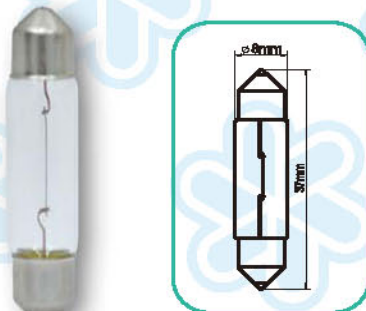

WEDGE BASE LAMPS

Fig	Blick No.	Specification	ECE	Ref No.
A69	A6941	12V 21W WB T20	E	7505 7440
	A6941M	12V 21W WB T20 AMBER PAINTED		7440M
	A6941NM	12V 21W WB T20 NATURAL AMBER	E	3073AK 7440NM
	A6942	12V 21/5W WB T20	E	7515 7443
	A6942M	12V 21/5W WB T20 AMBER PAINTED		3757A 7443M

FESTOON LAMPS

8X37MM

Fig	Blick No.	Specification	Ref No.
A10	A1022	6V 3W SV7 8X31MM	
	A1023	6V 5W SV7 8X31MM	6427
	A1042	12V 3W SV7 8X31MM	6428 11006
	A1043	12V 5W SV7 8X31MM	13050
	A1062	24V 3W SV7 8X31MM	6430
	A1063	24V 5W SV7 8X31MM	

Fig	Blick No.	Specification	Ref No.
A12	A1222	6V 3W SV7 8X37MM	6432
	A1223	6V 5W SV7 8X37MM	
	A1242	12V 3W SV7 8X37MM	6432
	A1243	12V 5W SV7 8X37MM	6437
	A1262	24V 3W SV7 8X37MM	
	A1263	24V 5W SV7 8X37MM	

Fig	Blick No.	Specification	Ref No.
A13	A1322	6V 3W SV5.5 6X37MM	
	A1323	6V 5W SV5.5 6X37MM	
	A1342	12V 3W SV5.5 6X37MM	
	A1343	12V 5W SV5.5 6X37MM	
	A1360	24V 3W SV5.5 6X37MM	
	A1363	24V 5W SV5.5 6X37MM