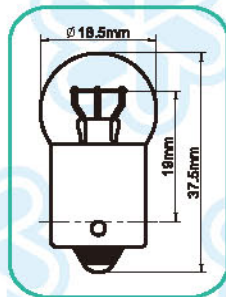

LAMPS FOR PARK, TAIL & NUMBER PLATE LIGHT

G18.5

Fig	Blick No.	Specification					ECE	Ref No.
A19W	A1923W	6V	5W	BA15S	G18.5	ARGON		
	A1925W	6V	10W	BA15S	G18.5	ARGON		
	A1942W	12V	21W	BA15S	G18.5	ARGON		A4125V
	A1943W	12V	5W	BA15S	G18.5	ARGON	E	
	A1945W	12V	10W	BA15S	G18.5	ARGON	E	
	A1946W	12V	12W	BA15S	G18.5	ARGON		
	A1947W	12V	23W	BA15S	G18.5	ARGON		
	A1948W	12V	18W	BA15S	G18.5	ARGON		1251
	A1963W	24V	5W	BA15S	G18.5	ARGON	E	
	A1965W	24V	10W	BA15S	G18.5	ARGON	E	
	A1968W	24V	15W	BA15S	G18.5	ARGON		
	A1943WR-BAW15S	12V	5W	BAW15S	G18.5	ARGON RED PAINTED		
	A1945WR-BAW15S	12V	10W	BAW15S	G18.5	ARGON RED PAINTED		
	A1963WR-BAW15S	24V	5W	BAW15S	G18.5	ARGON RED PAINTED		
	A1965WR-BAW15S	24V	10W	BAW15S	G18.5	ARGON RED PAINTED		

Fig	Blick No.	Specification					ECE	Ref No.
A19HD	A1945HD	12V	10W	BA15S	G18.5	HEAVY DUTY	E	
	A1963HD	24V	5W	BA15S	G18.5	HEAVY DUTY	E	
	A1965HD	24V	10W	BA15S	G18.5	HEAVY DUTY	E	
	A1966HD/28V	28V	7W	BA15S	G18.5	HEAVY DUTY		

Fig	Blick No.	Specification					ECE	Ref No.
A19N	A1945NB	12V	10W	BA15S	G18.5	NATURAL BLUE		
	A1945NM	12V	10W	BA15S	G18.5	NATURAL AMBER		
	A1986	12V	10W	BAU15S	G18.5	AMBER PAINTED	E	5009
	A1996	12V	10W	BAU15S	T16	AMBER PAINTED	E	

Fig	Blick No.	Specification					ECE	Ref No.
A19T	A1953LL	12V	5W	BA15S	T16	LONG LIFE	E	
	A1955LL	12V	10W	BA15S	T16	LONG LIFE	E