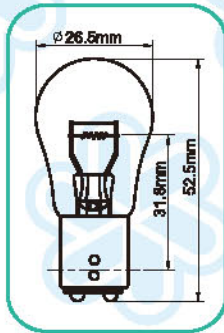

LAMPS FOR PARK, TAIL & NUMBER PLATE LIGHT

S25

Fig	Blick No.	Specification				ECE	Ref No.
A26-BAZ15D	A2685	12V	21/4W	BAZ15D	S25	E	7225
	A2695	24V	21/4W	BAZ15D	S25		

Fig	Blick No.	Specification				ECE	Ref No.
A26HD	A2841HD	12V	21/5W	BAY15D	S25	HEAVY DUTY	E
	A2861HD	24V	21/5W	BAY15D	S25	HEAVY DUTY	E
	A2865HD	24V	25/10W	BAY15D	S25	HEAVY DUTY	

Fig	Blick No.	Specification				Ref No.	
A66	A6645	12V	25W	BA15S	S25	C-8	7582
	A6665	24V	25W	BA15S	S25	C-8	7597
	A6667	24V	21W	BA15S	S25	C-8	

Fig	Blick No.	Specification				ECE	Ref No.
A69G	A89G43	12V	21CP	PLASTIC BASE	G25.5		3155
	A89G44	12V	27W(32CP)	PLASTIC BASE	G25.5		E 3156
	A89G44M	12V	27W(32CP)	PLASTIC BASE	G25.5	AMBER PAINTED	3156M
	A89G45	12V	32/2CP	PLASTIC BASE	G25.5		3057
	A89G46	12V	27/7W(32/3CP)	PLASTIC BASE	G25.5		E 3157
	A89G46M	12V	27/7W(32/3CP)	PLASTIC BASE	G25.5	AMBER PAINTED	3157M
	A89G46NM	12V	27/7W(32/3CP)	PLASTIC BASE	G25.5	NATURAL AMBER	E 3157NA
	A89G42NM	12V	21W	PLASTIC BASE	G25.5	NATURAL AMBER	E