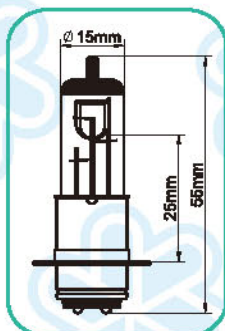

Fig	Blick No.	Specification				Ref No.
AA43	AA4327	6V	25/25W	P15D-25-3	SEMI-HALOGEN	
	AA4328	6V	35/35W	P15D-25-3	SEMI-HALOGEN	
	AA4348	12V	35/35W	P15D-25-3	SEMI-HALOGEN