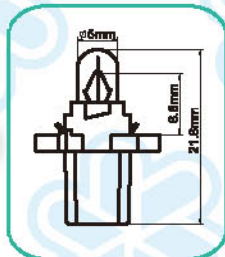

Fig	Blick No.	Specification	Ref No.
A52V	A5240V	12V 0.5W KW2X4.6D GREY	
	A5240F-V	12V 0.5W KW2X4.6D GREY FROSTED	
	A5243V	12V 1.2W KW2X4.6D TRANSPARENT	N10366
	A5243-VW	12V 1.2W KW2X4.6D WHITE	
	A5248V	12V 1.8W KW2X4.6D WHITE	
	A5261-VW	24V 1W KW2X4.6D WHITE	
A5263-VW	24V 1.2W KW2X4.6D WHITE		