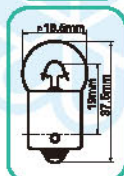

Fig	Blick No.	Specification					ECE	Ref No.
A19T	A1953LL	12V	5W	BA15S	T16	LONG LIFE	E	
	A1955LL	12V	10W	BA15S	T16	LONG LIFE	E	

LAMPS FOR PARK, TAIL & NUMBER PLATE LIGHT

T16

T16

G18.5

T16

Fig	Blick No.	Specification	ECE	Ref No.
A19 TW	A1953W	12V 5W BA15S T16	E	
	A1953WD	12V 5W BA15D T16	E	
	A1955W	12V 10W BA15S T16	E	
	A1973W	24V 5W BA15S T16	E	
	A1973WD	24V 5W BA15D T16	E	5627
	A1975W	24V 10W BA15S T16	E	5637
	A1975WD	24V 10W BA15D T16	E	
	A1978W	24V 15W BA15S T16		
	A1953WR-BAW15S	12V 5W BAW15S T16 ARGON RED PAINTED		
	A1955WR-BAW15S	12V 10W BAW15S T16 ARGON RED PAINTED		
	A1973WR-BAW15S	24V 5W BAW15S T16 ARGON RED PAINTED		
	A1975WR-BAW15S	24V 10W BAW15S T16 ARGON RED PAINTED		