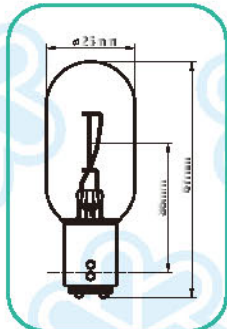

LAMP FOR NAVIGATION LIGHT

M35

T25

Fig	Blick No.	Specification			
A59	A5945	12V	10W	BAY15D	M35
	A5947	12V	25W	BAY15D	M35
	A5965	24V	10W	BAY15D	M35
	A5967	24V	25W	BAY15D	M35

Fig	Blick No.	Specification			
A59T	A5955	12V	10W	BAY15D	T25
	A5957	12V	25W	BAY15D	T25
	A5975	24V	10W	BAY15D	T25
	A5977	24V	25W	BAY15D	T25