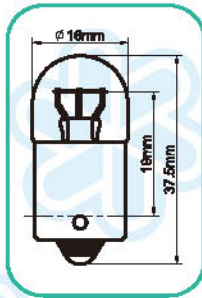

Fig	Blick No.	Specification					ECE	Ref No.
A19T	A1953LL	12V	5W	BA15S	T16	LONG LIFE	E	
	A1955LL	12V	10W	BA15S	T16	LONG LIFE	E	

LAMPS FOR PARK, TAIL & NUMBER PLATE LIGHT

T16

T16

G18.5

T16

Fig	Blick No.	Specification	ECE	Ref No.
A19 TW	A1953W	12V 5W BA15S T16	E	
	A1953WD	12V 5W BA15D T16	E	
	A1955W	12V 10W BA15S T16	E	
	A1973W	24V 5W BA15S T16	E	
	A1973WD	24V 5W BA15D T16	E	5627
	A1975W	24V 10W BA15S T16	E	5637
	A1975WD	24V 10W BA15D T16	E	
	A1978W	24V 15W BA15S T16		
	A1953WR-BAW15S	12V 5W BAW15S T16 ARGON RED PAINTED		
	A1955WR-BAW15S	12V 10W BAW15S T16 ARGON RED PAINTED		
	A1973WR-BAW15S	24V 5W BAW15S T16 ARGON RED PAINTED		
	A1975WR-BAW15S	24V 10W BAW15S T16 ARGON RED PAINTED		