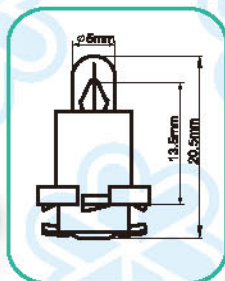

Fig	Blick No.	Specification	Ref No.
A46V	A4644V	12V 2CP BX8.4D WHITE	WHITE

Fig	Blick No.	Specification	Board Dim	Ref No.
A48V	A4840V	12V 1.1W B8.4D PINK	2MM	
	A4843V	12V 1.2W B8.4D L.BLUE		2351MF6 N14290
	A4844V	12V 2W B8.4D WHITE		
	A4845V	12V 1.5W B8.4D BEIGE		
	A4848V	12V 1.8W B8.4D L.BLUE		