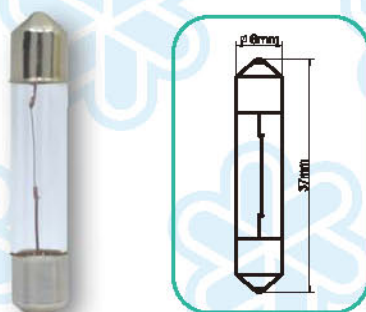

6X37MM

Fig	Blick No.	Specification	Ref No.
A10	A1022	6V 3W SV7 8X31MM	
	A1023	6V 5W SV7 8X31MM	6427
	A1042	12V 3W SV7 8X31MM	6428 11006
	A1043	12V 5W SV7 8X31MM	13050
	A1062	24V 3W SV7 8X31MM	6430
	A1063	24V 5W SV7 8X31MM	

Fig	Blick No.	Specification	Ref No.
A12	A1222	6V 3W SV7 8X37MM	6432
	A1223	6V 5W SV7 8X37MM	
	A1242	12V 3W SV7 8X37MM	6432
	A1243	12V 5W SV7 8X37MM	6437
	A1262	24V 3W SV7 8X37MM	
	A1263	24V 5W SV7 8X37MM	

Fig	Blick No.	Specification	Ref No.
A13	A1322	6V 3W SV5.5 6X37MM	
	A1323	6V 5W SV5.5 6X37MM	
	A1342	12V 3W SV5.5 6X37MM	
	A1343	12V 5W SV5.5 6X37MM	
	A1360	24V 3W SV5.5 6X37MM	
	A1363	24V 5W SV5.5 6X37MM