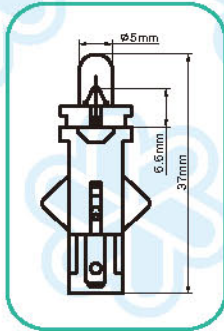

Fig	Blick No.	Specification				Ref No.
A85V	A8543V	12V	1.2W	MFJF	BLACK	2721MFJF N14553

Fig	Blick No.	Specification				Ref No.
A86V	A8643V	12V	1.2W	MFSL	BLACK	2721MFSL N14570

Fig	Blick No.	Specification				Ref No.
A87V	A8743V	12V	1.2W	KW2.1X9.5D	WHITE	
	A8744V	12V	2W	KW2.1X9.5D	WHITE	
	A8763V	28V	1.2W	KW2.1X9.5D	WHITE	