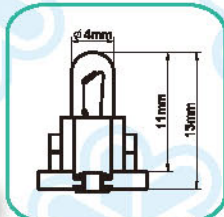

DASHBOARD LAMPS

Fig	Blick No.	Specification				Ref No.
A71V	A7144-VK	12V	2W	B12.9D	BLACK	
	A7144V	12V	2W	B12.9D	WHITE	

Fig	Blick No.	Specification				Ref No.
A72V	A7243V	12V	1.2W	T-1/4NW	BLACK	
	A7244V	14V	1.4W	T-1/4NW	BLACK	
	A7262V	28V	40MA	T-1/4NW	BLACK	N14287