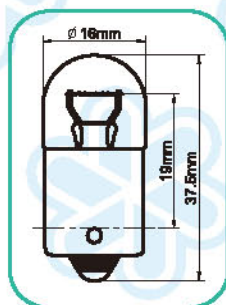

Fig	Blick No.	Specification					ECE	Ref No.
A19W	A1923W	6V	5W	BA15S	G18.5	ARGON		
	A1925W	6V	10W	BA15S	G18.5	ARGON		
	A1942W	12V	21W	BA15S	G18.5	ARGON		A4125V
	A1943W	12V	5W	BA15S	G18.5	ARGON	E	
	A1945W	12V	10W	BA15S	G18.5	ARGON	E	
	A1946W	12V	12W	BA15S	G18.5	ARGON		
	A1947W	12V	23W	BA15S	G18.5	ARGON		
	A1948W	12V	18W	BA15S	G18.5	ARGON		1251
	A1963W	24V	5W	BA15S	G18.5	ARGON	E	
	A1965W	24V	10W	BA15S	G18.5	ARGON	E	
	A1968W	24V	15W	BA15S	G18.5	ARGON		
	A1943WR-BAW15S	12V	5W	BAW15S	G18.5	ARGON RED PAINTED		
	A1945WR-BAW15S	12V	10W	BAW15S	G18.5	ARGON RED PAINTED		
	A1963WR-BAW15S	24V	5W	BAW15S	G18.5	ARGON RED PAINTED		
	A1965WR-BAW15S	24V	10W	BAW15S	G18.5	ARGON RED PAINTED		

Fig	Blick No.	Specification					ECE	Ref No.
A19HD	A1945HD	12V	10W	BA15S	G18.5	HEAVY DUTY	E	
	A1963HD	24V	5W	BA15S	G18.5	HEAVY DUTY	E	
	A1965HD	24V	10W	BA15S	G18.5	HEAVY DUTY	E	
	A1966HD/28V	28V	7W	BA15S	G18.5	HEAVY DUTY		

Fig	Blick No.	Specification					ECE	Ref No.
A19N	A1945NB	12V	10W	BA15S	G18.5	NATURAL BLUE		
	A1945NM	12V	10W	BA15S	G18.5	NATURAL AMBER		
	A1986	12V	10W	BAU15S	G18.5	AMBER PAINTED	E	5009
	A1996	12V	10W	BAU15S	T16	AMBER PAINTED	E	

Fig	Blick No.	Specification					ECE	Ref No.
A19T	A1953LL	12V	5W	BA15S	T16	LONG LIFE	E	
	A1955LL	12V	10W	BA15S	T16	LONG LIFE	E