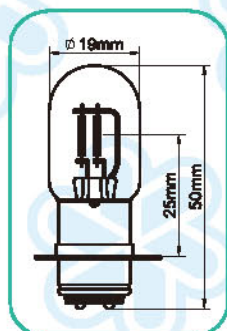

MOTORCYCLE LIGHT LAMPS

T19

Fig	Blick No.	Specification					Ref No.
A82K	A82K28	6V	35/35W	NEW P15D-3	T19	KRYPTON	
	A82K48	12V	35/35W	NEW P15D-3	T19	KRYPTON	

Fig	Blick No.	Specification					Ref No.
A83K	A83K49	12V	18/18W	PX15D	T19	KRYPTON	

HEADLIGHT LAMPS

Fig	Blick No.	Specification					Ref No.
A49	A4948	12V	48W	P22S	T28		323
	A4963	24V	35W	P22S	T28		
	A4965	24V	45W	P22S	T28		

Fig	Blick No.	Specification					Ref No.
A84	A8442	12V	24W	P22D	T28		329
	A8443	12V	38W	P22D	T28		
	A8448	12V	44W	P22D	T28		
	A8449	12V	48W	P22D	T28	C-8	
	A8462	24V	24W	P22D	T28		474
	A8464	24V	44W	P22D	T28		330
A8474	24V	44W	P22D	T28	C-8	331