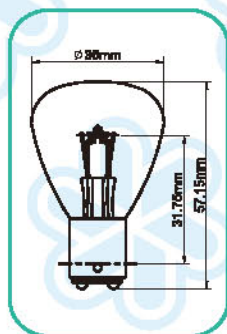

MOTORCYCLE LIGHT LAMPS

Fig	Blick No.	Specification				Ref No.
A30	A3027	6V	32/32CP	BA15D	RP35	7548 1000
	A3028	6V	50/50CP	BA15D	RP35	2086
	A3047	12V	32/32CP	BA15D	RP35	1124
	A3048	12V	50/50CP	BA15D	RP35	1190