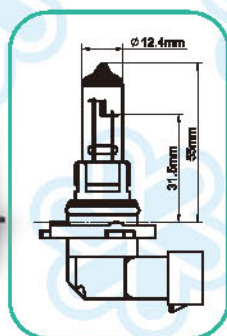

H12

Fig	Blick No.	Specification				Ref No.
A99	A9945	12V	53W	PZ20D	H12	9055

H13

Fig	Blick No.	Specification				Ref No.
A107	A10745	12V	60/55W	P26.4T	H13	

880

Fig	Blick No.	Specification				Ref No.
A109	A10943	12V	27W	PG13	880	880