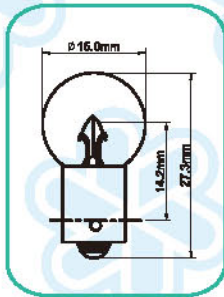

LAMPS FOR FORK LIFT LIGHT

G15

Fig	Blick No.	Specification			
A03	A0385	48V	5W	BA9S	G15

T8.5

Fig	Blick No.	Specification			
A06G	A0685G	48V	5W	BA9S	T8.5

G18.5

Fig	Blick No.	Specification				
A19	A1984	48V	8W	BA15S	G18.5	ARGON
	A1985	48V	10W	BA15S	G18.5	ARGON