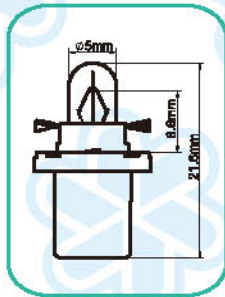

DASHBOARD LAMPS

Fig	Blick No.	Specification	Board Dim	Ref No.
A51V	A5142V	12V 1W B8.5D BLUE	2MM	2321MF N10362
	A5143V	12V 1.2W B8.5D BLACK		2721MF N14082
	A5144V	12V 2W B8.5D GREEN		2722MF N14087
	A5145V	12V 1.5W B8.5D BEIGE		2752MF N14581
	A5162V	24V 1W B8.5D L.BLUE		
	A5163V	24V 1.2W B8.5D GREY		2741MF N14083