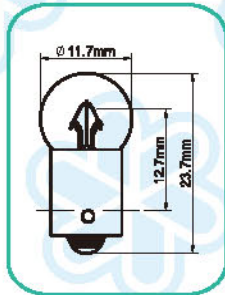

LAMP FOR INTERIOR LIGHT

G11

Fig	Blick No.	Specification				Ref No.
A01	A0121	6V	1.7W(1CP)	BA9S	G11	51
	A0122	6V	3W(0.55CP)	BA9S	G11	137
	A0126	6V	0.6W	BA9S	G11	
	A0141	12V	3.4W	BA9S	G11	
	A0142	12V	3W	BA9S	G11	
	A0143	12V	1CP	BA9S	G11	53
	A0145	12V	2W	BA9S	G11	
	A0163	24V	3W	BA9S	G11	