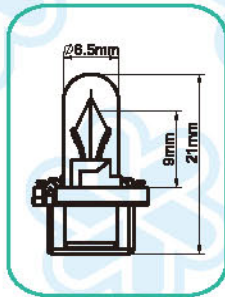

DASHBOARD LAMPS

T15

Fig	Blick No.	Specification	Ref No.
A98V	A9841VB	14V 2.1W PRINTED CIRCUIT BLUE BASE CAP	PC119

Fig	Blick No.	Specification	Ref No.
A100V	A1002V	12V 10.2W BAX GREY BASE CAP T15	PC579

SPARE LAMP KITS & ASSORTED LAMP KITS