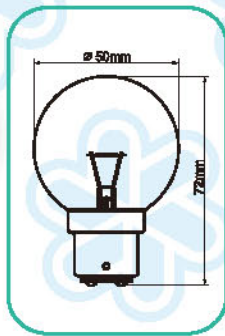

Fig	Blick No.	Specification				Ref No.
A88	A8842F-D	12V	20W	B22D	G40 FROSTED	
	A8862F-D	24V	20W	B22D	G40 FROSTED	
	A8872F	24V	20W	E27	G40 FROSTED	

HEADLIGHT LAMPS

G50

Fig	Blick No.	Specification					Ref No.
A89	A8942E	12V	25W	B22D	G50		
	A8944E	12V	40W	B22D	G50		
	A8946F-D	12V	60W	B22D	G50	FROSTED	
	A8966F-D	24V	60W	B22D	G50	FROSTED	