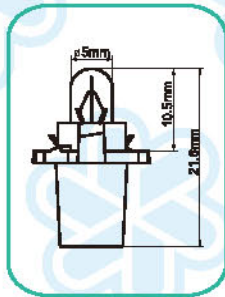

DASHBOARD LAMPS

Fig	Blick No.	Specification	Ref No.
A55V	A5543V	12V 1.2W B8.7D GREY	2721MF8W N14078
	A5544V	12V 2W B8.7D GREEN	2722MF8W N10360
	A5563V	24V 1.2W B8.7D BROWN	N10477

Fig	Blick No.	Specification	Board Dim	Ref No.
A60V	A6043V	12V 1.2W B8.3D BLACK	2MM	2721MF8 N14080
	A6044V	12V 2W B8.3D WHITE		2722MF8 N14084
	A6044-VB	12V 2W B8.3D BLUE		
	A6063V	24V 1.2W B8.3D GREY		2741MF8