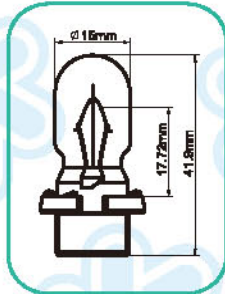

DASHBOARD LAMPS

T15

Fig	Blick No.	Specification	Ref No.
A98V	A9841VB	14V 2.1W PRINTED CIRCUIT BLUE BASE CAP	PC119

Fig	Blick No.	Specification	Ref No.
A100V	A1002V	12V 10.2W BAX GREY BASE CAP T15	PC579

SPARE LAMP KITS & ASSORTED LAMP KITS