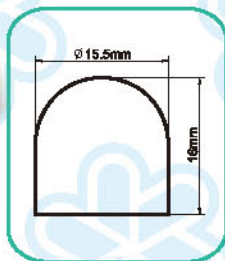

SILICON SLEEVE

T8.5

T10

T15

T16

Fig	Blick No.	Specification	Color
AT09	T09B	9MM FOR BA9S	BLUE
	T09G	9MM FOR BA9S	GREEN
	T09O	9MM FOR BA9S	ORANGE
	T09R	9MM FOR BA9S	RED
	T09Y	9MM FOR BA9S	YELLOW

Fig	Blick No.	Specification	Color
AT10	T10B	10MM FOR T10 BA9S	BLUE
	T10G	10MM FOR T10 BA9S	GREEN
	T10O	10MM FOR T10 BA9S	ORANGE
	T10R	10MM FOR T10 BA9S	RED
	T10Y	10MM FOR T10 BA9S	YELLOW