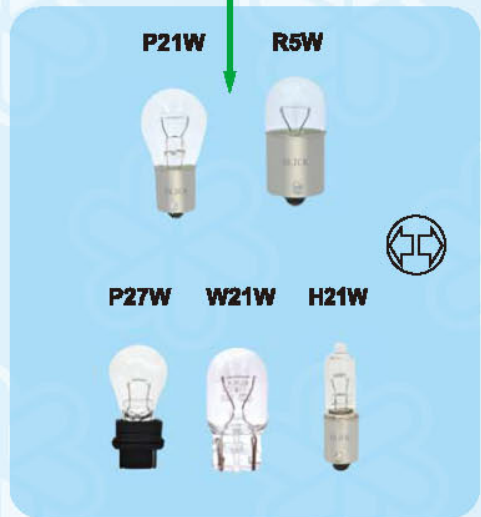

LAMPS FOR AUTOMOTIVE

LAMPS FOR MOTORCYCLE

INDEX

LAMP FOR INTERIOR LIGHT-----	1-3
WEDGE BASE LAMPS-----	3-5
FESTOON LAMPS-----	5-7
LAMPS FOR PARK, TAIL & NUMBER PLATE LIGHT-----	7-13
MOTORCYCLE LIGHT LAMPS-----	14-17
HEADLIGHT LAMPS-----	17-20
HALOGEN LAMPS FOR MOTORCYCLE HEADLIGHT-----	20-21
MINI HALOGEN LIGHT LAMPS-----	21-23
HALOGEN LAMPS-----	23-28
DASHBOARD LAMPS-----	29-37
SPARE LAMP KITS & ASSORTED LAMP KITS-----	37-43
LAMP FOR NAVIGATION LIGHT-----	44
SILICON SLEEVE-----	44-45
AUTO FUSES-----	46-47
LAMPS FOR FORK LIFT LIGHT-----	48-49
BASE CAP LIST-----	50-51
FILAMENT IDENTIFICATION-----	51
GLASS SHELLS-----	52
VARIOUS OF PACKING-----	53