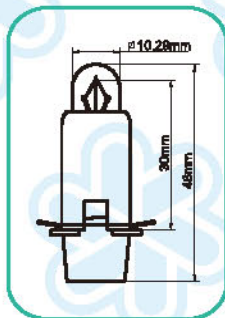

Fig	Blick No.	Specification	Ref No.
A46V	A4644V	12V 2CP BX8.4D WHITE	WHITE

Fig	Blick No.	Specification	Board Dim	Ref No.
A48V	A4840V	12V 1.1W B8.4D PINK	2MM	
	A4843V	12V 1.2W B8.4D L.BLUE		2351MF6 N14290
	A4844V	12V 2W B8.4D WHITE		
	A4845V	12V 1.5W B8.4D BEIGE		
	A4848V	12V 1.8W B8.4D L.BLUE		