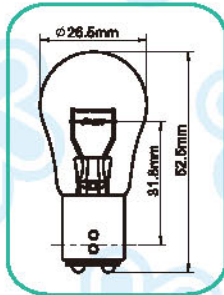

LAMPS FOR PARK, TAIL & NUMBER PLATE LIGHT

G18.5

Fig	Blick No.	Specification		Ref No.
A25	A2545	12V 20/5W	BA15D S25	
	A2546	12V 21/6CP	BA15D S25	1176
	A2547	12V 21/5W	BA15D S25	
	A2561	24V 21/5W	BA15D S25	

Fig	Blick No.	Specification		ECE	Ref No.
A26	A2621	6V 21/5W	BAY15D S25		7517
	A2622	6V 21/3CP	BAY15D S25		1154
	A2629	6V 18/5W	BAY15D S25		7231
	A2641	12V 21/5W	BAY15D S25	E	7528
	A2641LL	12V 21/5W	BAY15D S25 LONG LIFE	E	
	A2642	12V 21/10W	BAY15D S25		
	A2645	12V 20/5W	BAY15D S25		
	A2646	12V 27/7W(32/2CP)	BAY15D S25		2057
	A2647	12V 27/7W(32/2CP)	BAY15D S25		1157
	A2648	12V 23/8W(32/3CP)	BAY15D S25		1034
	A2649	12V 18/5W	BAY15D S25		
	A2649-35/5W	12V 35/5W	BAY15D S25		
	A2681	24V 21/5W	BAY15D S25	E	7537
	A2684	24V 24/8W	BAY15D S25		
	A2687	24V 28/7W	BAY15D S25		
	A2668	24V 23/8W(32/3CP)	BAY15D S25		
	A2669	24V 18/5W	BAY15D S25		7244
	A2641R-BAW15D	12V 21/5W	BAW15D S25 RED PAINTED		
	A2661R-BAW15D	24V 21/5W	BAW15D S25 RED PAINTED		

Fig	Blick No.	Specification		Ref No.
A26G18	A2620G18	6V 10/3W	BAY15D G18.5	
	A2643G18	12V 10/5W	BAY15D G18.5	
	A2641G18	12V 21/5W	BAY15D G18.5	
	A2648G18	12V 23/8W	BAY15D G18.5	
	A2660G18	24V 10/5W	BAY15D G18.5	

Fig	Blick No.	Specification		Ref No.
A26N	A2647NM	12V 24/2.2CP	BAY15D S25 NATURAL AMBER	1157NA
	A2646NM	12V 24/1.5CP	BAY15D S25 NATURAL AMBER	2057NA
	A2641NM	12V 21/5W	BAY15D S25 NATURAL AMBER