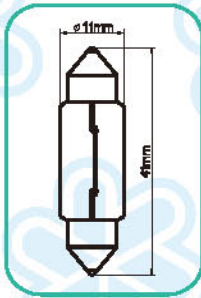

FESTOON LAMPS