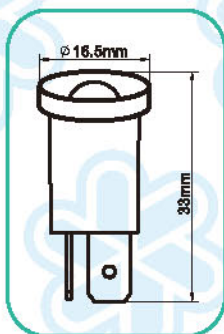

Fig	Blick No.	Specification				Ref No.
A89V	A8944V	14V	100MA	T4	BLACK	N14273

DASHBOARD LAMPS

Fig	Blick No.	Specification	Ref No.
A92V	A9243V	14V 65MA T3 WHITE	N14296

Fig	Blick No.	Specification	Ref No.
A93V	A9340FV	12V 0.5W KW2X4.6D GREY FROSTED BULB	N14098
	A9360V	24V 1W KW2X4.6D WHITE	N14099
	A9361V	28V 53MA KW2X4.6D GREY	
	A9362V	28V 30MA KW2X4.6D BLACK	
	A9362FV	28V 30MA KW2X4.6D BLACK FROSTED BULB	
	A9381V	48V 25MA KW2X4.6D BLACK	