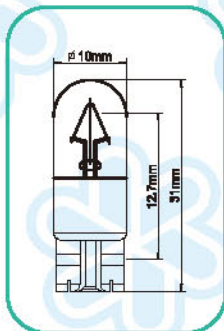

Fig	Blick No.	Specification				Ref No.
A85V	A8543V	12V	1.2W	MFJF	BLACK	2721MFJF N14553

Fig	Blick No.	Specification				Ref No.
A86V	A8643V	12V	1.2W	MFSL	BLACK	2721MFSL N14570

Fig	Blick No.	Specification				Ref No.
A87V	A8743V	12V	1.2W	KW2.1X9.5D	WHITE	
	A8744V	12V	2W	KW2.1X9.5D	WHITE	
	A8763V	28V	1.2W	KW2.1X9.5D	WHITE	