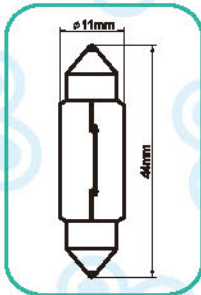

FESTOON LAMPS

Fig	Blick No.	Specification					Ref No.
A17	A1723	6V	5W	SV8.5	11X41MM		
	A1743	12V	5W	SV8.5	11X41MM		
	A1745	12V	10W	SV8.5	11X41MM		
	A1745A	12V	10W	SV8.5	11X41MM	ARGON	
	A1765A	24V	10W	SV8.5	11X41MM	ARGON	
	A1768A	24V	15W	SV8.5	11X41MM	ARGON	

Fig	Blick No.	Specification					Ref No.
A17L	A1733	6V	5W	SV8.5	11X44MM		
	A1753	12V	5W	SV8.5	11X44MM		6413
	A1755	12V	10W	SV8.5	11X44MM		6411
	A1755A	12V	10W	SV8.5	11X44MM	ARGON	
	A1758A	12V	15W	SV8.5	11X44MM	ARGON	
	A1773	24V	5W	SV8.5	11X44MM		6424
	A1775	24V	10W	SV8.5	11X44MM		6429

Fig	Blick No.	Specification					ECE	Ref No.
A18	A1825	6V	10W	SV8.5	15X44MM	ARGON		6450
	A1827	6V	21W	SV8.5	15X44MM	ARGON		
	A1828	6V	15W	SV8.5	15X44MM	ARGON		
	A1844	12V	20W	SV8.5	15X44MM	ARGON		
	A1847	12V	21W	SV8.5	15X44MM	ARGON	E	6476
	A1848	12V	15W	SV8.5	15X44MM	ARGON		6451
	A1849	12V	18W	SV8.5	15X44MM	ARGON		6475
	A1864	24V	18W	SV8.5	15X44MM	ARGON		6480
	A1866	24V	21W	SV8.5	15X44MM	ARGON		
	A1868	24V	15W	SV8.5	15X44MM	ARGON		6453
	A1869	24V	20W	SV8.5	15X44MM	ARGON		

LAMPS FOR PARK, TAIL & NUMBER PLATE LIGHT

Fig	Blick No.	Specification					ECE	Ref No.
A19	A1943LL	12V	5W	BA15S	G18.5	LONG LIFE	E	
	A1945LL	12V	10W	BA15S	G18.5	LONG LIFE	E