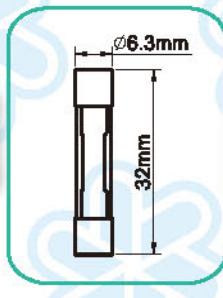

AUTO FUSES

Fig	Blick No.	Glass Fuse				
A153	A15306	5AMP	IRON	CAP	LENGTH	6.35X25MM
	A15307	7AMP	IRON	CAP	LENGTH	6.35X25MM
	A15308	10AMP	IRON	CAP	LENGTH	6.35X25MM
	A15309	15AMP	IRON	CAP	LENGTH	6.35X25MM
	A15310	20AMP	IRON	CAP	LENGTH	6.35X25MM