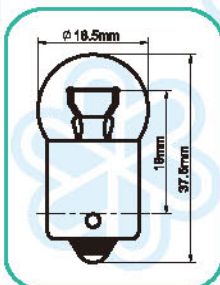

LAMPS FOR PARK, TAIL & NUMBER PLATE LIGHT

G18.5

Fig	Blick No.	Specification					ECE	Ref No.
A19	A1943LL	12V	5W	BA15S	G18.5	LONG LIFE	E	
	A1945LL	12V	10W	BA15S	G18.5	LONG LIFE	E	

LAMPS FOR PARK, TAIL & NUMBER PLATE LIGHT