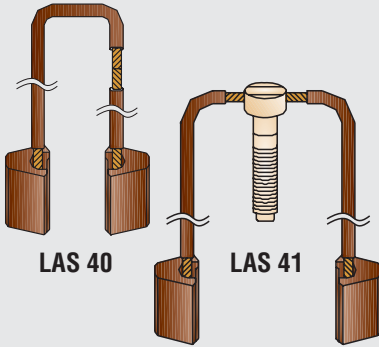

MARŞ MOTORU KÖMÜRLERİ/STARTER BRUSHES - Replacing LUCAS

Takım Sipariş Kodu / Set Order Code

LASX 36 H

54 244 848

Özellikler
Properties

4 LAS 36 H

Gerilim / Voltage
(Volt)

24

Ölçü / Dimension
(mm)

9x20x24,5

Motor Numarası / Unit No.

Araç Modeli/Vehicle Model

LUCAS STARTER

LASX 40-41

542 448 48 (TAB117)

1-LAS 40
1-LAS 41

Gerilim / Voltage
(Volt)

12

Ölçü / Dimension
(mm)

9/3,5x11,6x15,9

M35J, K
25137, 45-50, 56, 57, 59, 65-68, 78, 80, 82-87, 90, 91
25204-7, 9, 10, 13-16, 19, 23, 34, 38, 39, 41, 42, 46, 49, 50,
53, 55, 59, 62, 64-66, 68-74, 76-84, 87-92, 94, 98, 99
25311, 27, 29, 30, 42, 43, 45-48, 68, 73
25400
60925019, 2

FORD ANADOL
BMC AUSTIN
PEYKAN TRANSIT

LASX 41

542 652 16