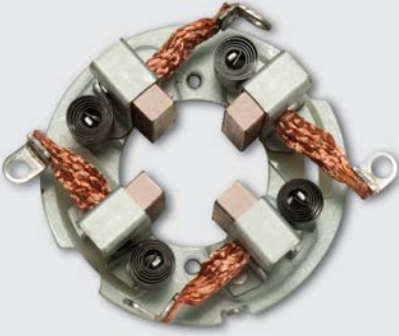

ND 0111

JASX 10-11   **10x30x20**   **12/24 Volt**

UYGUN OEM NO / REPLACING OE-REF
028510-0880

MOTOR NO / UNIT NO
128000-2450, 2470, 3361, 4250, 4682, 4685
228000-331, 332, 573, 585, 700
3.0/5.5 kW

ARAÇ MODELİ / VEHICLE MODEL

ISUZU	
CATERPILLAR	CUMMINS
DODGE	TRACTOR
GMC	TRACTOR
HINO	5.5 KW, KIRKAYAK

4 KÖMÜRLÜ / WITH 4 BRUSHES