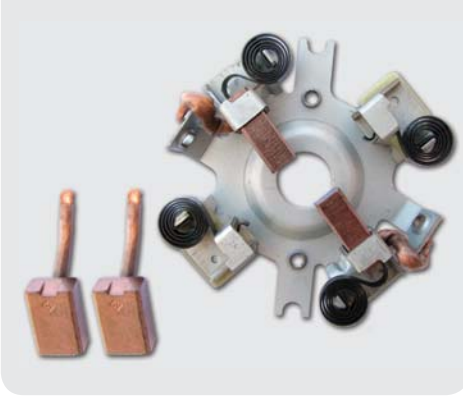

KÖMÜR YUVALARI/BRUSH HOLDERS - Replacing BOSCH

BO 1021

BSX 102 (BSX 71) 9x16x25,5 12 Volt

UYGUN OEM NO / REPLACING OE-REF
2 004 336 021

MOTOR NO / UNIT NO
0 001 362 001, 003, 004, 006

ARAÇ MODELİ / VEHICLE MODEL

AUDI
FIAT
LAMBORGHINI
LOMBARDINI
MASSEY FERGUSON
MERCEDES
OPEL
PEUGEOT

4 KÖMÜRLÜ / WITH 4 BRUSHES