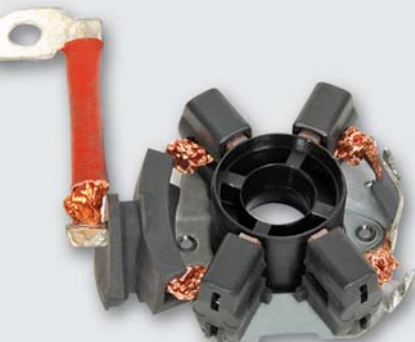

BO 2151

BSX 214-215 6x18x11,0/12,5 12 Volt

UYGUN OEM NO / REPLACING OE-REF

1 004 336 513, 522, 553, 584, 588, 591, 598, 604, 606,
640, 754, 792, 796, 798, 890, 899

MOTOR NO / UNIT NO

0 001 115 016, 017, 022, 023, 031, 032, 035, 040, 041
123 002-005, 012-015, 018- 021
DB/DW (L/R) 1.7/2.0 kW
R74-E25 (R)
RF74-E25 (L)
kablo boyu / cable length 65 mm

4 KÖMÜRLÜ / WITH 4 BRUSHES

ARAÇ MODELİ / VEHICLE MODEL

VOLKSWAGEN GOLF V 1.9, 2.0 TDI,
TOUAREG 3.2,
TOURAN 2.0 TDI,
TRANSPORTER T5,
CADDY
AUDI A3 2.0 TDI