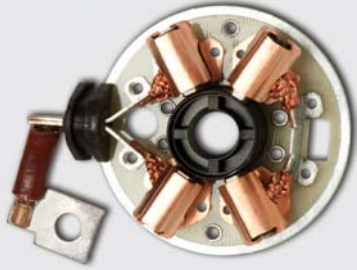

BO 1911

BSX 190-191 6,4x25x15,4/16,4 24 Volt

UYGUN OEM NO / REPLACING OE-REF

6 033 AD0 130, 156, 363, 380, 383, 471
AD4 016, 026, 054, 161, 180
9 003 334 363

MOTOR NO / UNIT NO

0 001 231 001 - 014, 017, 018, 019, 023, 024, 026, 030, 033-035
EV (R) 24 V 4.0 kW saat yönü / clockwise
HE95 - M 24V (R)

ARAÇ MODELİ / VEHICLE MODEL

MAN LE 18.250B
MERCEDES ATEGO, AXOR, UNIMOG
VOLVO FL 6180 KAMYON /
TRUCK
TOURINO 0510,
CITARO 0530 OTOBÜS /
BUS

4 KÖMÜRLÜ / WITH 4 BRUSHES