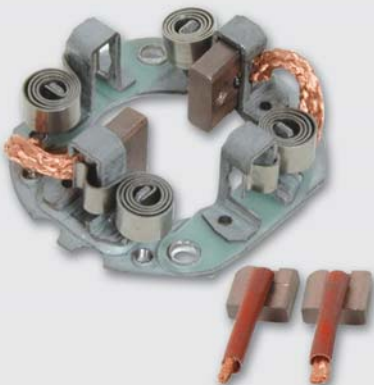

BEDFORD

VOLVO   240, 740, 760
OPEL   CORSA 1.5, 1.7 D
BMC   LEVEND
NISSAN   2500/3000 D
ISUZU

4 KÖMÜRLÜ / WITH 4 BRUSHES

HI 4752