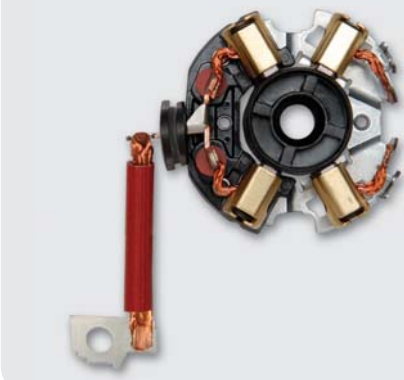

KÖMÜR YUVALARI/BRUSH HOLDERS - Replacing BOSCH

BO 1584

BSX 157-158 6x18x14,5 12 Volt

UYGUN OEM NO / REPLACING OE-REF

1 004 336 228, 233, 257, 359, 402, 408, 429, 446, 732, 737, 777, 800, 808, 839, 847, 858, 906, 926, 927, 933, 945, 948, 958, 983, 988, 990, 991

MOTOR NO / UNIT NO

0 001 109 011, 012, 023, 029, 044, 047
110 001, 002, 009, 010, 014, 015, 018, 031-033, 047, 057-062, 069, 070, 073, 076, 077, 080, 081, 084-087, 099, 119 124 004
125 001-013, 016-019, 021, 022, 505, 506
DB / DW (L) 12 V 1.7-2.0 kW saat yönü tersi / anticlockwise
kablo boyu / cable length 70mm

4 KÖMÜRLÜ / WITH 4 BRUSHES

ARAÇ MODELİ / VEHICLE MODEL

VOLKSWAGEN TRANSPORTER 1.9 D,
CADDY, BORA 1.9 TDI,
POLO 1.4 D,
POLO CLASSIC,
AUDI A3 1.9 TDI,
SKODA FELICIA 1.9 D