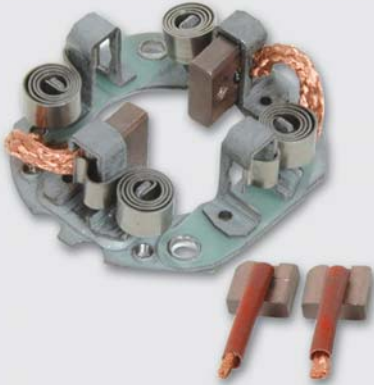

ARAÇ MODELİ / VEHICLE MODEL

OPEL   COMBO 1.7 DIESEL
ASTRA 1.7 TD,
VECTRA B 1.7 TD
NISSAN   MAXIMA, PRIMERA

3 KÖMÜRLÜ / WITH 3 BRUSHES

HI 4751